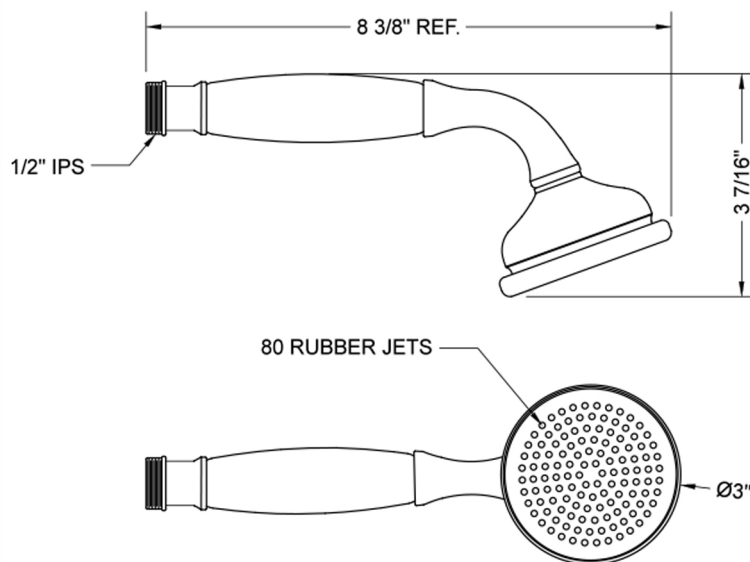

Sunburst Handshower- 1.75 GPM

Model #: B200-1.75-

FEATURES:

- Brass single function handshower
- 1/2" IPS male threads
- Removable white protective rings included (non functional)
- Comfortable balanced feel
- Traditional decorative design
- White ABS handle cover

SPECIFICATION DRAWING:

SPRAY PATTERNS: