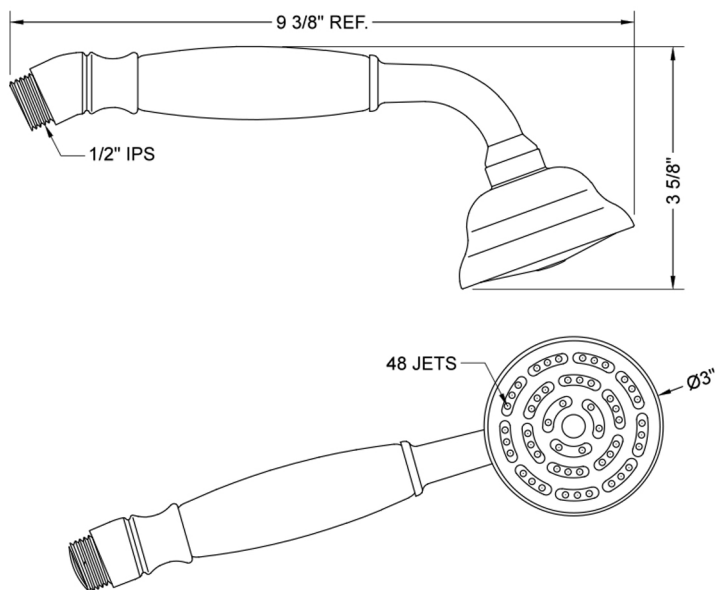

SPECIFICATION DRAWING:

SPRAY PATTERNS:

COMPLIANCES:

Complies with: ASME A112.18.1-2012/CSA B125.1-12