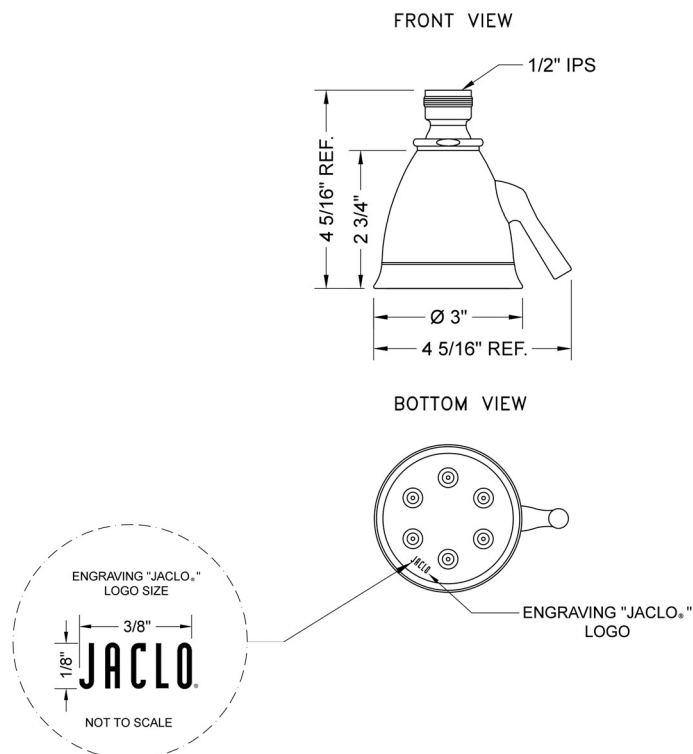

SPECIFICATION DRAWING:

SPRAY PATTERNS:

COMPLIANCES:

Complies with: ASME A112.18.1-2012/CSA B125.1-12