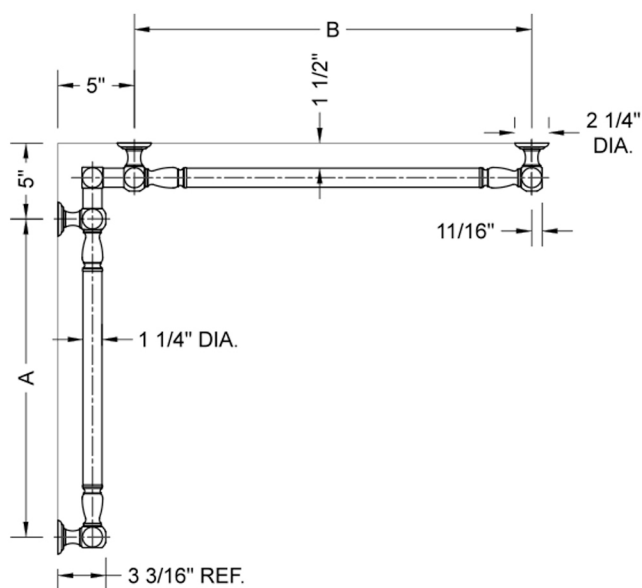

G20 12" x 48" Inside Corner Grab Bar

Model #: **G20-12-48-IC-**

FEATURES:

- ADA compliant when properly installed
- All brass construction, fully polished & plated
- All grab bars can be custom sized. Contact JACLO for pricing & availability
- Optional handshower sliders and toilet paper/wash cloth holders can be added only upon initial order
- Grab bars over 32" REQUIRE a middle post

SPECIFICATION DRAWING:

BRASS LUXURY GRAB BAR							
PART. #	DESCRIPTION	A	B	PART. #	DESCRIPTION	A	B
G20-12-12-IC	CENTER OF POST	12"	12"	G20-24-36-IC	CENTER OF POST	24"	36"
G20-12-16-IC	CENTER OF POST	12"	16"	G20-24-48-IC	CENTER OF POST	24"	48"
G20-12-24-IC	CENTER OF POST	12"	24"	G20-24-60-IC	CENTER OF POST	24"	60"
G20-12-32-IC	CENTER OF POST	12"	32"				
				G20-32-32-IC	CENTER OF POST	32"	32"
G20-12-36-IC	CENTER OF POST	12"	36"	G20-32-36-IC	CENTER OF POST	32"	36"
G20-12-48-IC	CENTER OF POST	12"	48"	G20-32-48-IC	CENTER OF POST	32"	48"
G20-12-60-IC	CENTER OF POST	12"	60"	G20-32-60-IC	CENTER OF POST	32"	60"
G20-16-16-IC	CENTER OF POST	16"	16"	G20-36-36-IC	CENTER OF POST	36"	36"
G20-16-24-IC	CENTER OF POST	16"	24"	G20-36-48-IC	CENTER OF POST	36"	48"
G20-16-32-IC	CENTER OF POST	16"	32"	G20-36-60-IC	CENTER OF POST	36"	60"
G20-16-36-IC	CENTER OF POST	16"	36"	G20-48-48-IC	CENTER OF POST	48"	48"
G20-16-48-IC	CENTER OF POST	16"	48"	G20-48-60-IC	CENTER OF POST	48"	60"
G20-16-60-IC	CENTER OF POST	16"	60"				
G20-24-24-IC	CENTER OF POST	24"	24"	G20-60-60-IC	CENTER OF POST	60"	60"
G20-24-32-IC	CENTER OF POST	24"	32"				