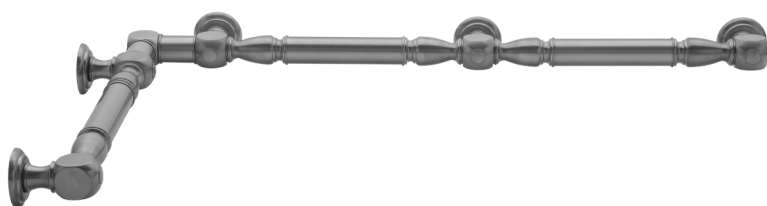

G20 12" x 48" Inside Corner Grab Bar

Model #: **G20-12-48-IC-**

FEATURES:

- ADA compliant when properly installed
- All brass construction, fully polished & plated
- All grab bars can be custom sized. Contact JACLO for pricing & availability
- Optional handshower sliders and toilet paper/wash cloth holders can be added only upon initial order
- Grab bars over 32" REQUIRE a middle post

AVAILABLE FINISHES:

Polished Chrome (PCH)	Satin Chrome (SC)	Bronze Umber (BU)
Satin Nickel (SN)	Pewter (PEW)	Caramel Bronze (CB)
Polished Nickel (PN)	Antique Brass (AB)	Antique Copper (ACU)
Oil-Rubbed Bronze (ORB)	Polished Brass (PB)	Polished Copper (PCU)
Vintage Bronze (VB)	Satin Brass (SB)	Rose Gold (RG)
Matte Black (MBK)	Satin Gold (SG)	Polished Gold (PG)
Black Nickel (BKN)	Bombay Gold (BG)	Jewelers Gold (JG)
Europa Bronze (EB)	White (WH)	Sedona Beige (SDB)
Tristan Brass (TB)	Unlacquered Brass (ULB)	Satin Cooper (SCU)