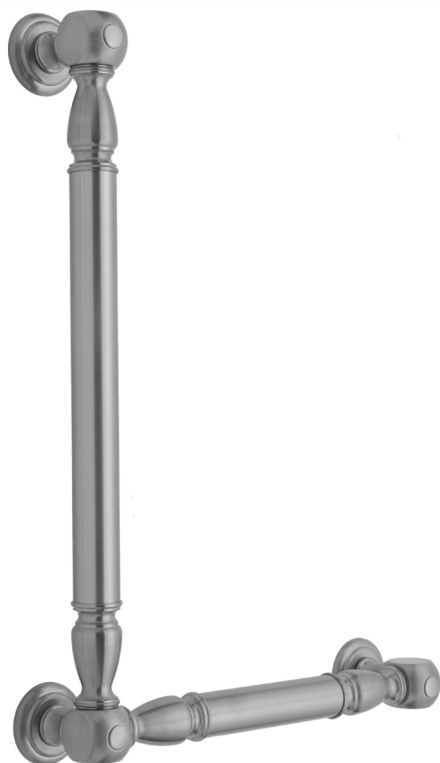

## G20 16H x 12W 90° Right Hand Grab Bar

Model #: **G20-16H-12W-RH-**

### FEATURES:

- ADA compliant when properly installed
- All brass construction, fully polished & plated
- All grab bars can be custom sized. Contact JACLO for pricing & availability
- Optional handshower sliders and toilet paper/wash cloth holders can be added only upon initial order
- Grab bars over 32" REQUIRE a middle post

### AVAILABLE FINISHES:

Polished Chrome (PCH)	Satin Chrome (SC)	Bronze Umber (BU)
Satin Nickel (SN)	Pewter (PEW)	Caramel Bronze (CB)
Polished Nickel (PN)	Antique Brass (AB)	Antique Copper (ACU)
Oil-Rubbed Bronze (ORB)	Polished Brass (PB)	Polished Copper (PCU)
Vintage Bronze (VB)	Satin Brass (SB)	Rose Gold (RG)
Matte Black (MBK)	Satin Gold (SG)	Polished Gold (PG)
Black Nickel (BKN)	Bombay Gold (BG)	Jewelers Gold (JG)
Europa Bronze (EB)	White (WH)	Sedona Beige (SDB)
Tristan Brass (TB)	Unlacquered Brass (ULB)	Satin Cooper (SCU)

### SPECIFICATION DRAWING:

BRASS LUXURY GRAB BAR			
PART. #	DESCRIPTION	A H	B W
G20-12H-12W	CENTER TO CENTER	12"	12"
G20-12H-16W	CENTER TO CENTER	12"	16"
G20-12H-24W	CENTER TO CENTER	12"	24"
G20-12H-32W	CENTER TO CENTER	12"	32"
G20-16H-12W	CENTER TO CENTER	16"	12"
G20-16H-16W	CENTER TO CENTER	16"	16"
G20-16H-24W	CENTER TO CENTER	16"	24"
G20-16H-32W	CENTER TO CENTER	16"	32"
G20-24H-12W	CENTER TO CENTER	24"	12"
G20-24H-16W	CENTER TO CENTER	24"	16"
G20-24H-24W	CENTER TO CENTER	24"	24"
G20-24H-32W	CENTER TO CENTER	24"	32"
G20-32H-12W	CENTER TO CENTER	32"	12"
G20-32H-16W	CENTER TO CENTER	32"	16"
G20-32H-24W	CENTER TO CENTER	32"	24"
G20-32H-32W	CENTER TO CENTER	32"	32"