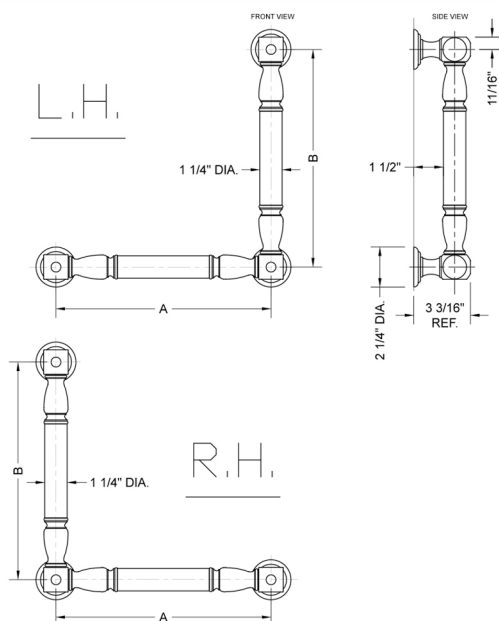

## G20 16H x 12W 90° Right Hand Grab Bar

Model #: **G20-16H-12W-RH-**

### FEATURES:

- ADA compliant when properly installed
- All brass construction, fully polished & plated
- All grab bars can be custom sized. Contact JACLO for pricing & availability
- Optional handshower sliders and toilet paper/wash cloth holders can be added only upon initial order
- Grab bars over 32" REQUIRE a middle post

### SPECIFICATION DRAWING:

BRASS LUXURY GRAB BAR			
PART. #	DESCRIPTION	A H	B W
G20-12H-12W	CENTER TO CENTER	12"	12"
G20-12H-16W	CENTER TO CENTER	12"	16"
G20-12H-24W	CENTER TO CENTER	12"	24"
G20-12H-32W	CENTER TO CENTER	12"	32"
G20-16H-12W	CENTER TO CENTER	16"	12"
G20-16H-16W	CENTER TO CENTER	16"	16"
G20-16H-24W	CENTER TO CENTER	16"	24"
G20-16H-32W	CENTER TO CENTER	16"	32"
G20-24H-12W	CENTER TO CENTER	24"	12"
G20-24H-16W	CENTER TO CENTER	24"	16"
G20-24H-24W	CENTER TO CENTER	24"	24"
G20-24H-32W	CENTER TO CENTER	24"	32"
G20-32H-12W	CENTER TO CENTER	32"	12"
G20-32H-16W	CENTER TO CENTER	32"	16"
G20-32H-24W	CENTER TO CENTER	32"	24"
G20-32H-32W	CENTER TO CENTER	32"	32"