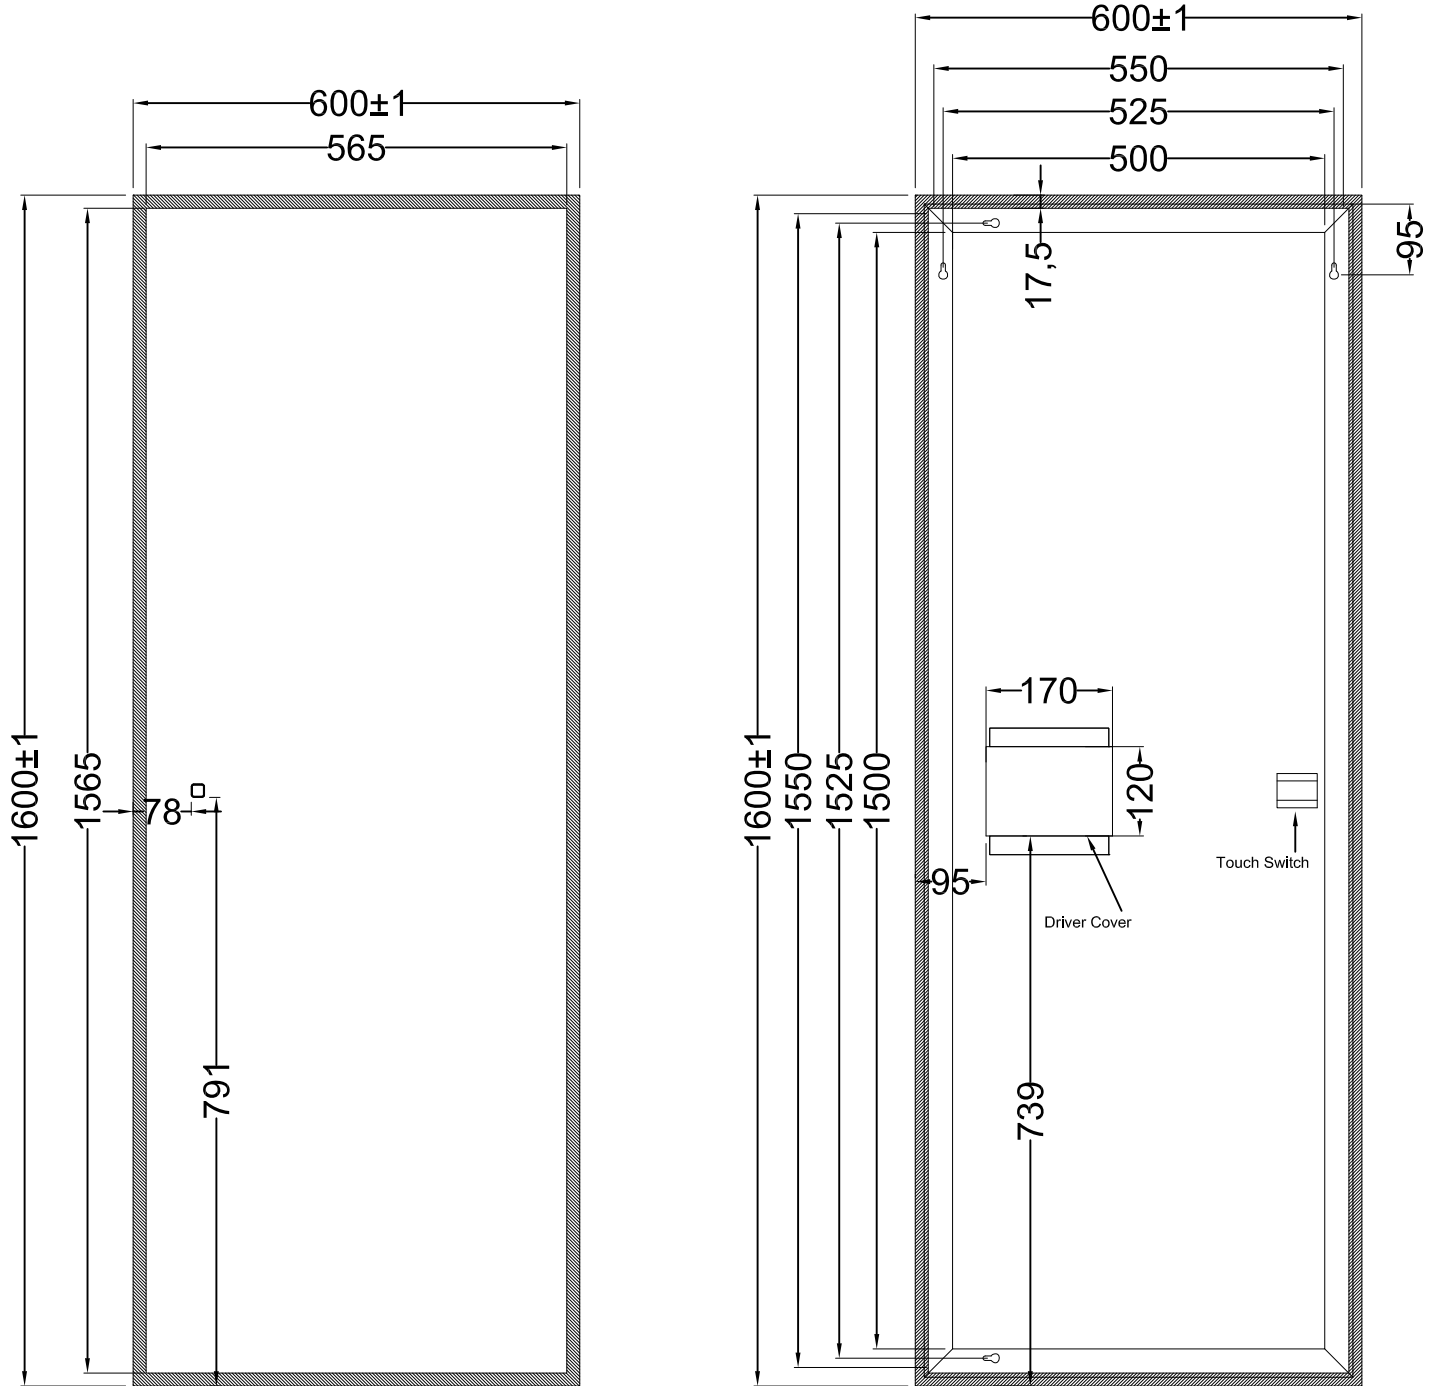

## 2D drawings

\* All dimensions in millimeters

- Model 371-6324HW
- Wardrobe LED Vanity mirror
- Tuneable light color 2700K ~ 6500K
- Dimmable

### Electrical Specifications

- 120 volts / 25.5 watts
- Wire harness feed length - 3 ft.
- Light color range: 2700K ~ 6500K / 2,000 Lumens / CRI > 80
- UL / CUL Listing: E476868
- UL standard 1598 and 8750 / CSA C22.2 No. 250.0-08