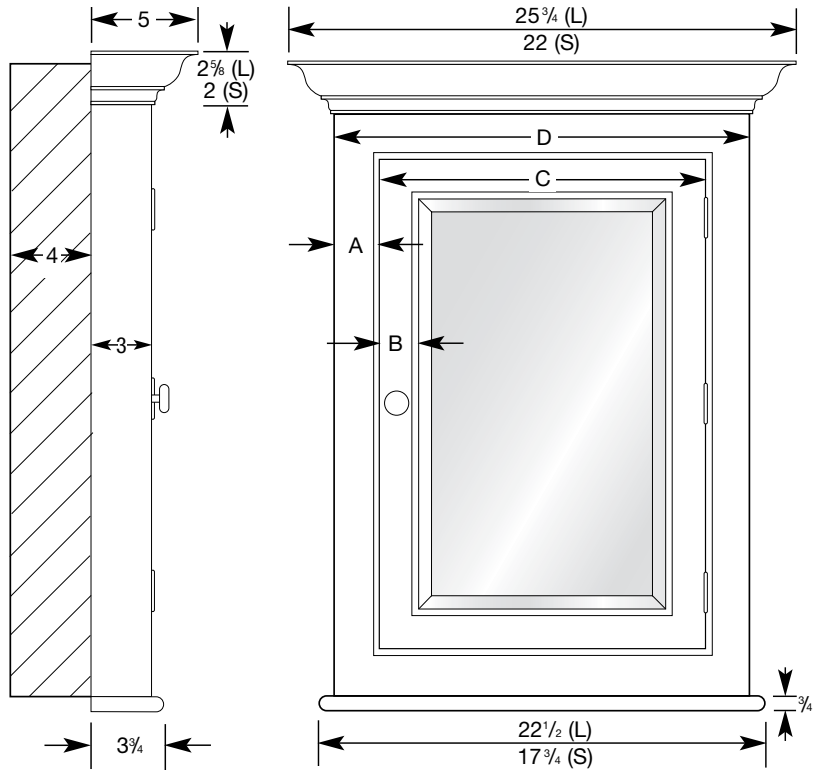

## Wilshire II

7" Deep  
Semi Recessed  
4" recessed/ 3" outside

- Single Door
- Semi Recessed
- White or Biscuit Finish
- Top Crown Molding
- 3/4" Front Bevel Mirror
- Wood Construction
- 3 Adjustable High Polished 3/8" Glass Shelves
- Hinge Right Only
- Hardware is Satin Nickel

| Model#   | Finish  | Size  |
|----------|---------|-------|
| WIL2-W-L | WHITE   | LARGE |
| WIL2-B-L | BISCUIT | LARGE |
| WIL2-W-S | WHITE   | SMALL |
| WIL2-B-S | BISCUIT | SMALL |

All Hinges are 2" x 2 1/2"  
Butt Hinge

### Available in the following sizes:

| Model No. | Overall Dimensions | Recessed Rough Wall Opening | Glass Shelf Depth | Mirror Size        | A      | B       | C       | D       |
|-----------|--------------------|-----------------------------|-------------------|--------------------|--------|---------|---------|---------|
| WIL2-L    | 25 3/4" x 30 1/8"  | 20 1/2" x 29 1/8"           | 5 1/2"            | 12 3/8" x 18 3/4"  | 2 1/4" | 2"      | 16 1/2" | 21"     |
| WIL2-S    | 22" x 27 1/8"      | 17" x 26"                   | 5 1/2"            | 10 7/8" x 18 7/16" | 1 7/8" | 1 9/16" | 14"     | 17 3/4" |