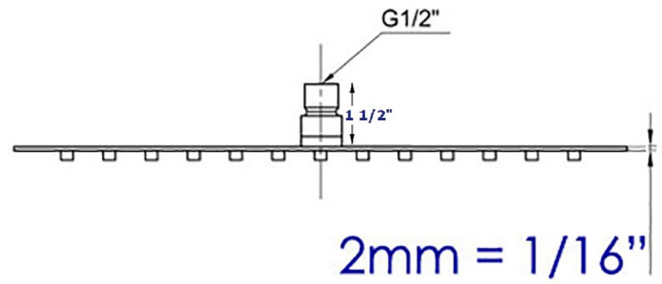

RAIN12R

Solid 12" Round Ultra Thin Rain Shower Head

Note: All product dimensions are approximate and should be verified on site prior to installation.

Visit alfibrand.com for more information.