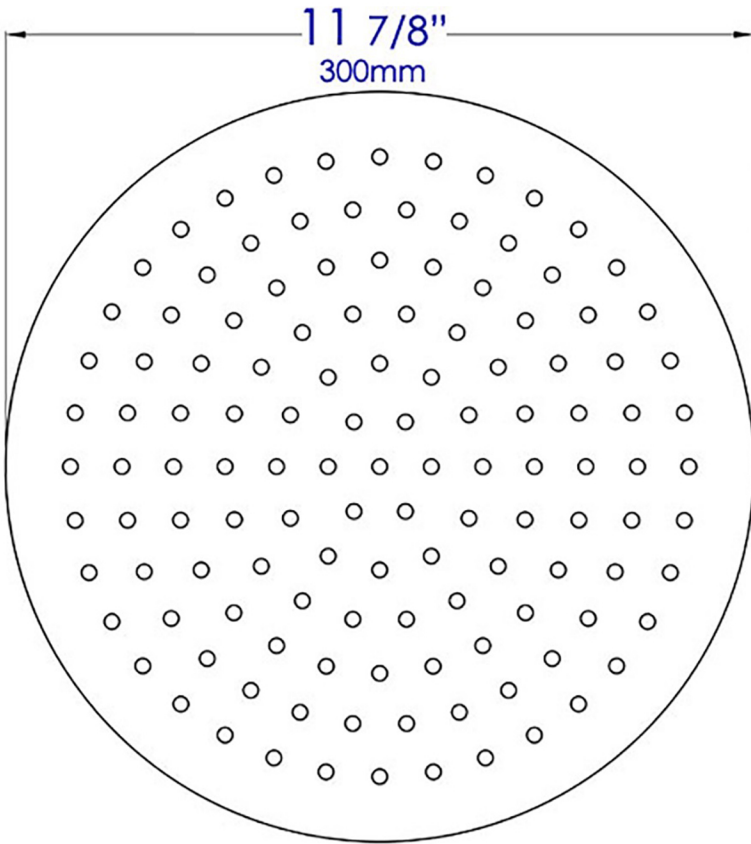

RAIN12R

Solid 12" Round Ultra Thin Rain Shower Head

Note: All product dimensions are approximate and should be verified on site prior to installation.

Visit alfibrand.com for more information.