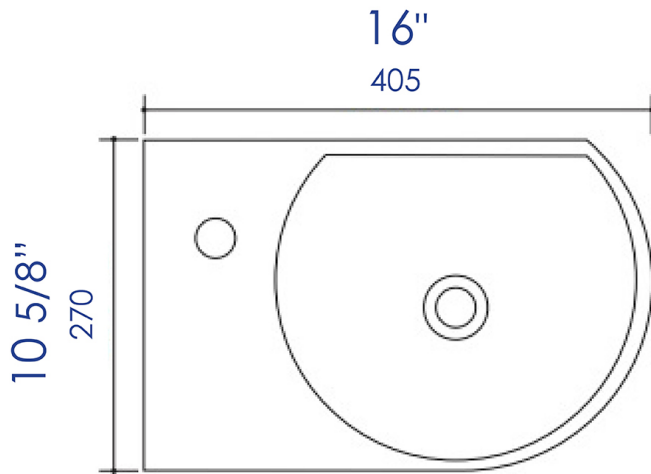

ABC119

White 16" Small Wall Mounted Ceramic Sink with Faucet Hole

Note: All product dimensions are approximate and should be verified on site prior to installation.
Visit www.ALFIbrand.com for more information.