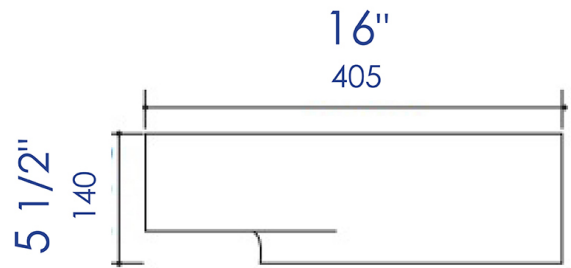

ABC119

White 16" Small Wall Mounted Ceramic Sink with Faucet Hole

Note: All product dimensions are approximate and should be verified on site prior to installation.
Visit www.ALFIbrand.com for more information.