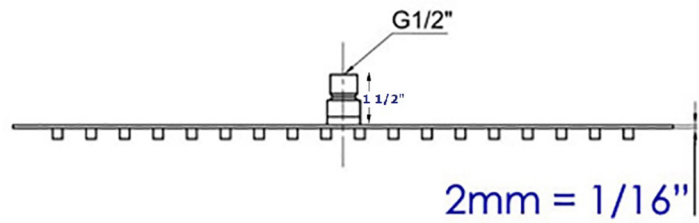

RAIN16S

Solid 16" Square Ultra Thin Rain Shower Head

Note: All product dimensions are approximate and should be verified on site prior to installation.
Visit alfibrand.com for more information.