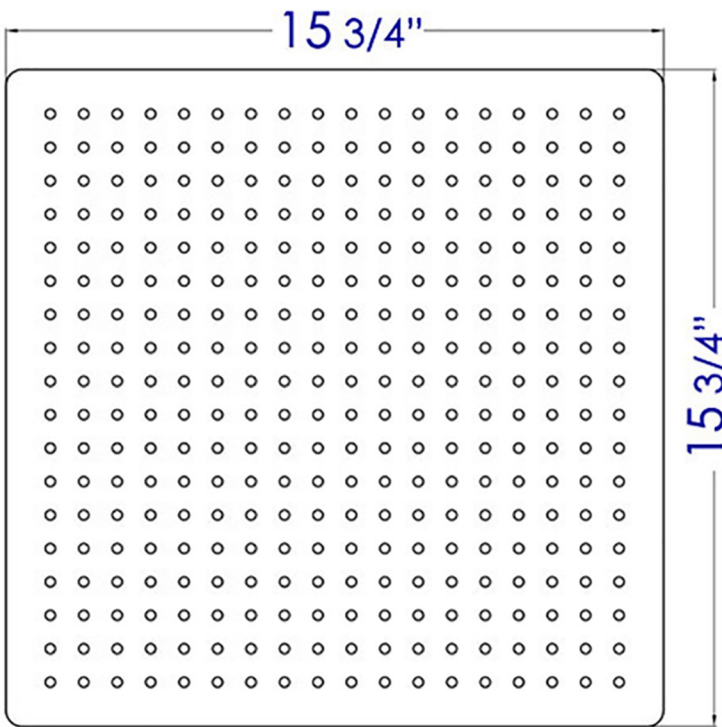

RAIN16S

Solid 16" Square Ultra Thin Rain Shower Head

Note: All product dimensions are approximate and should be verified on site prior to installation.
Visit alfibrand.com for more information.