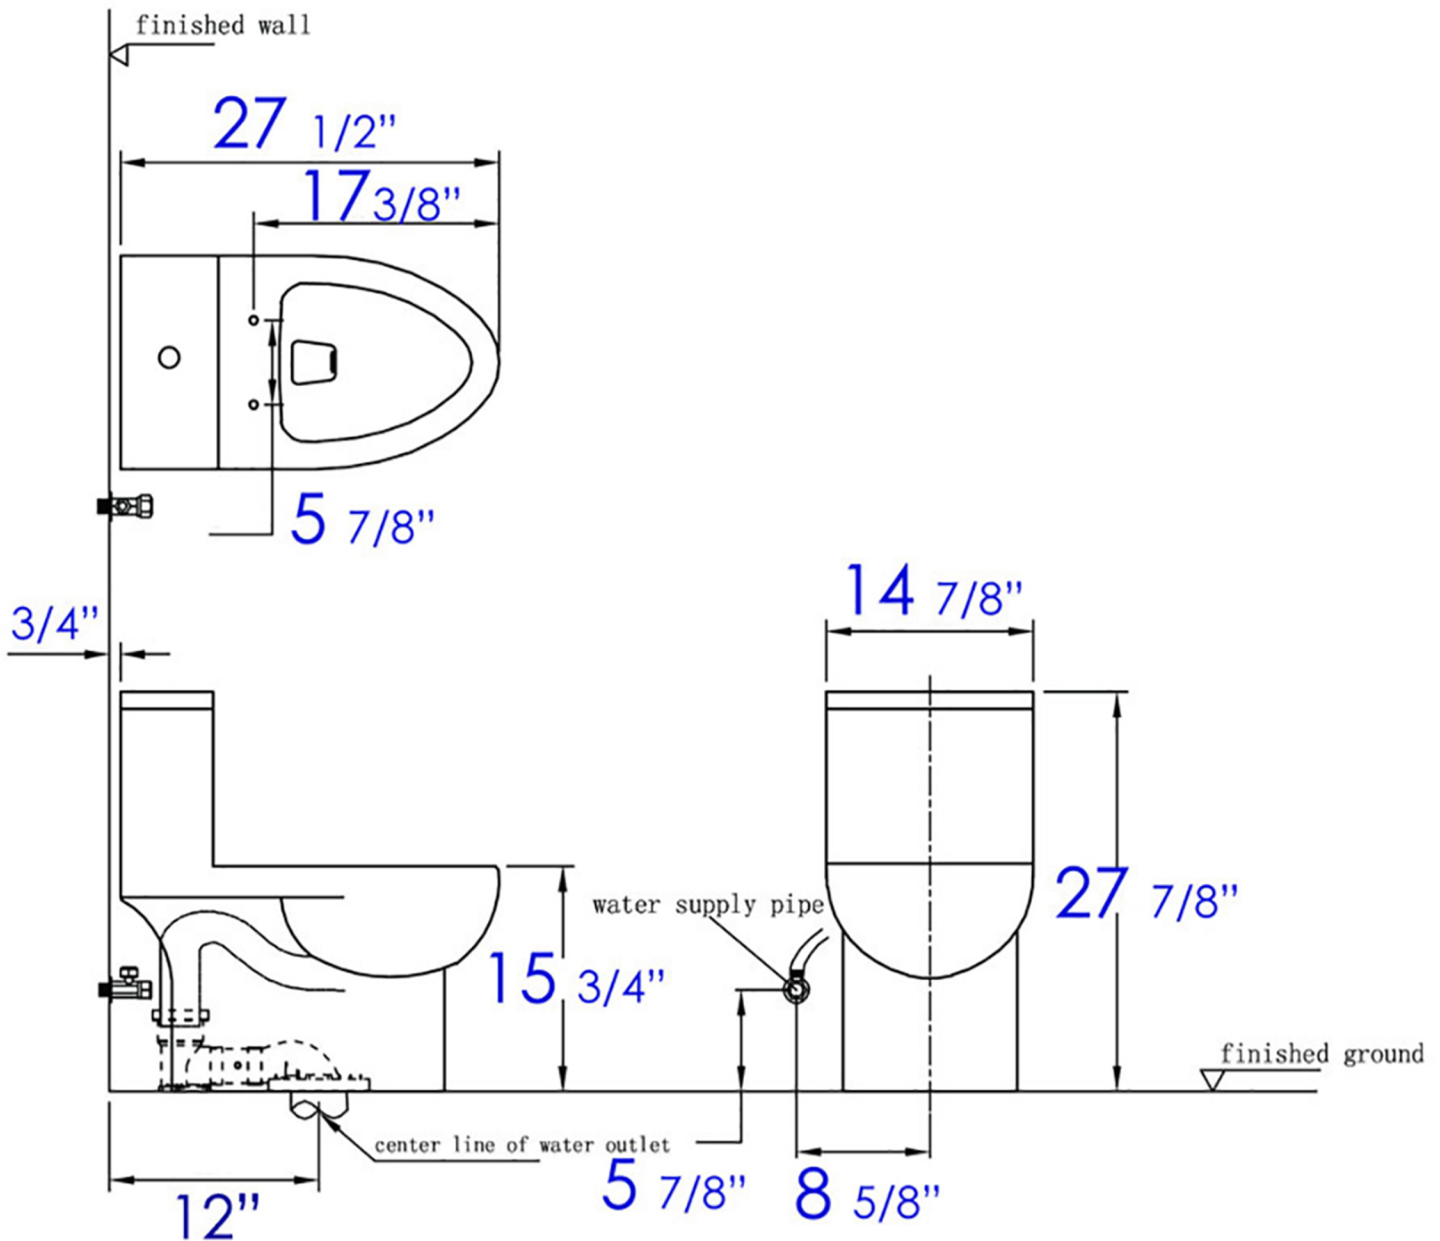

TB359

Dual Flush One Piece Eco Friendly High Efficiency
Low Flush Ceramic Toilet

EAGO^{USA}

Note: All product dimensions are approximate and should be verified on site prior to installation.
Visit www.EAGOUSA.com for more information.