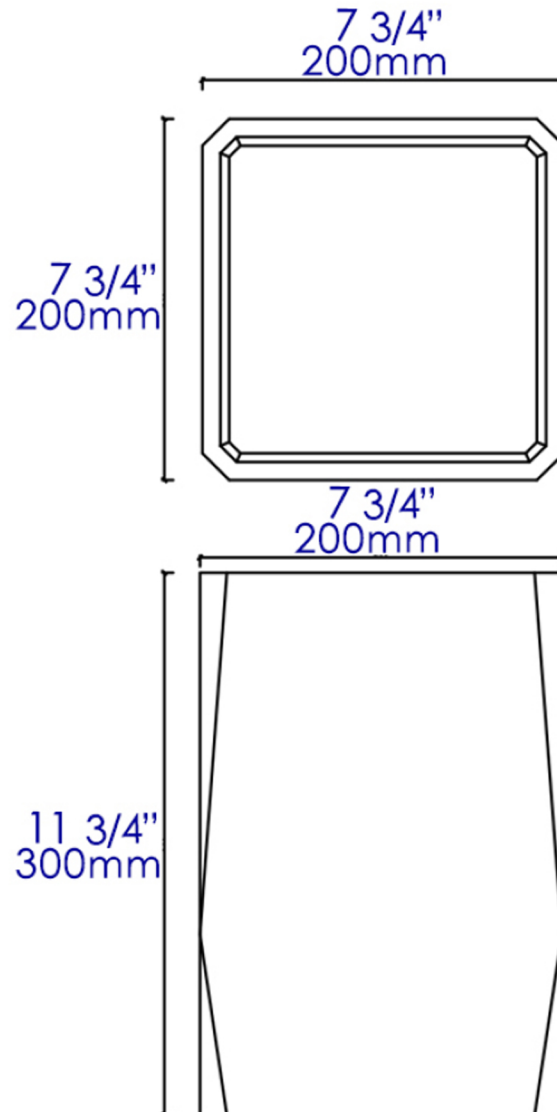

ABCO1045 | 12" x 8" Concrete Waste Bin
for Bathrooms

Note: All product dimensions are approximate and should be verified on site prior to installation.
Visit www.ALFIbrand.com for more information.