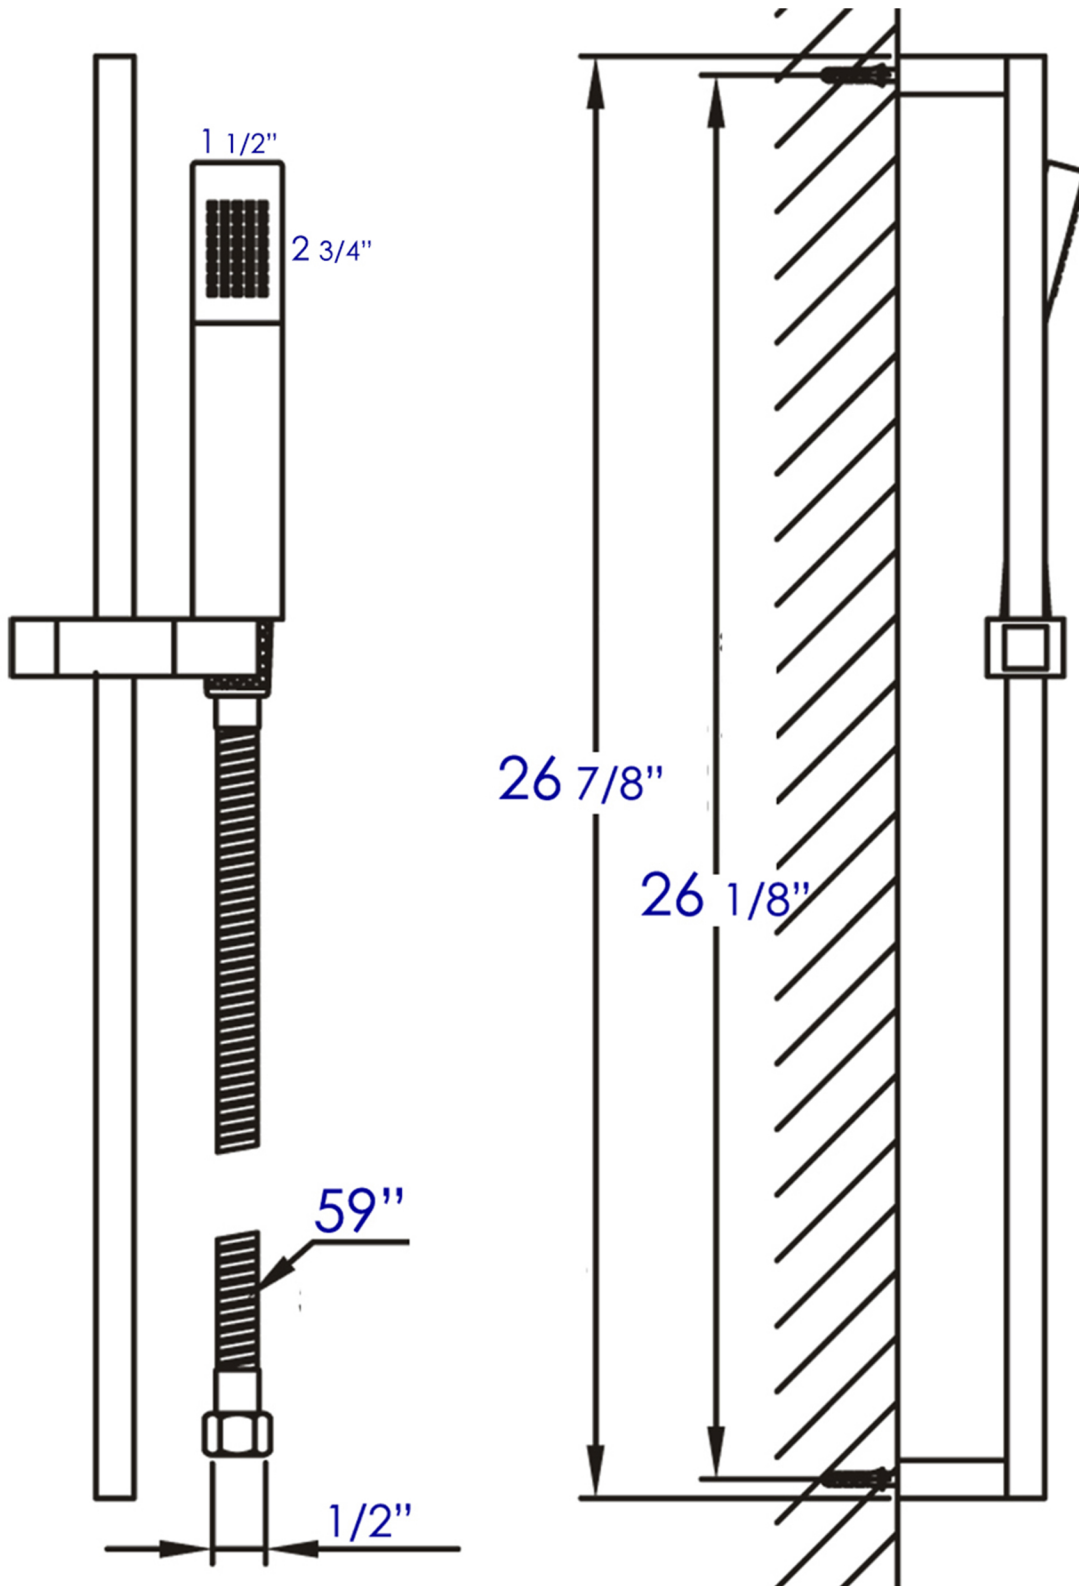

AB7606

Sliding Rail Hand Held Shower Head Set with Hose

Note: All product dimensions are approximate and should be verified on site prior to installation. Visit www.ALFIbrand.com for more information.