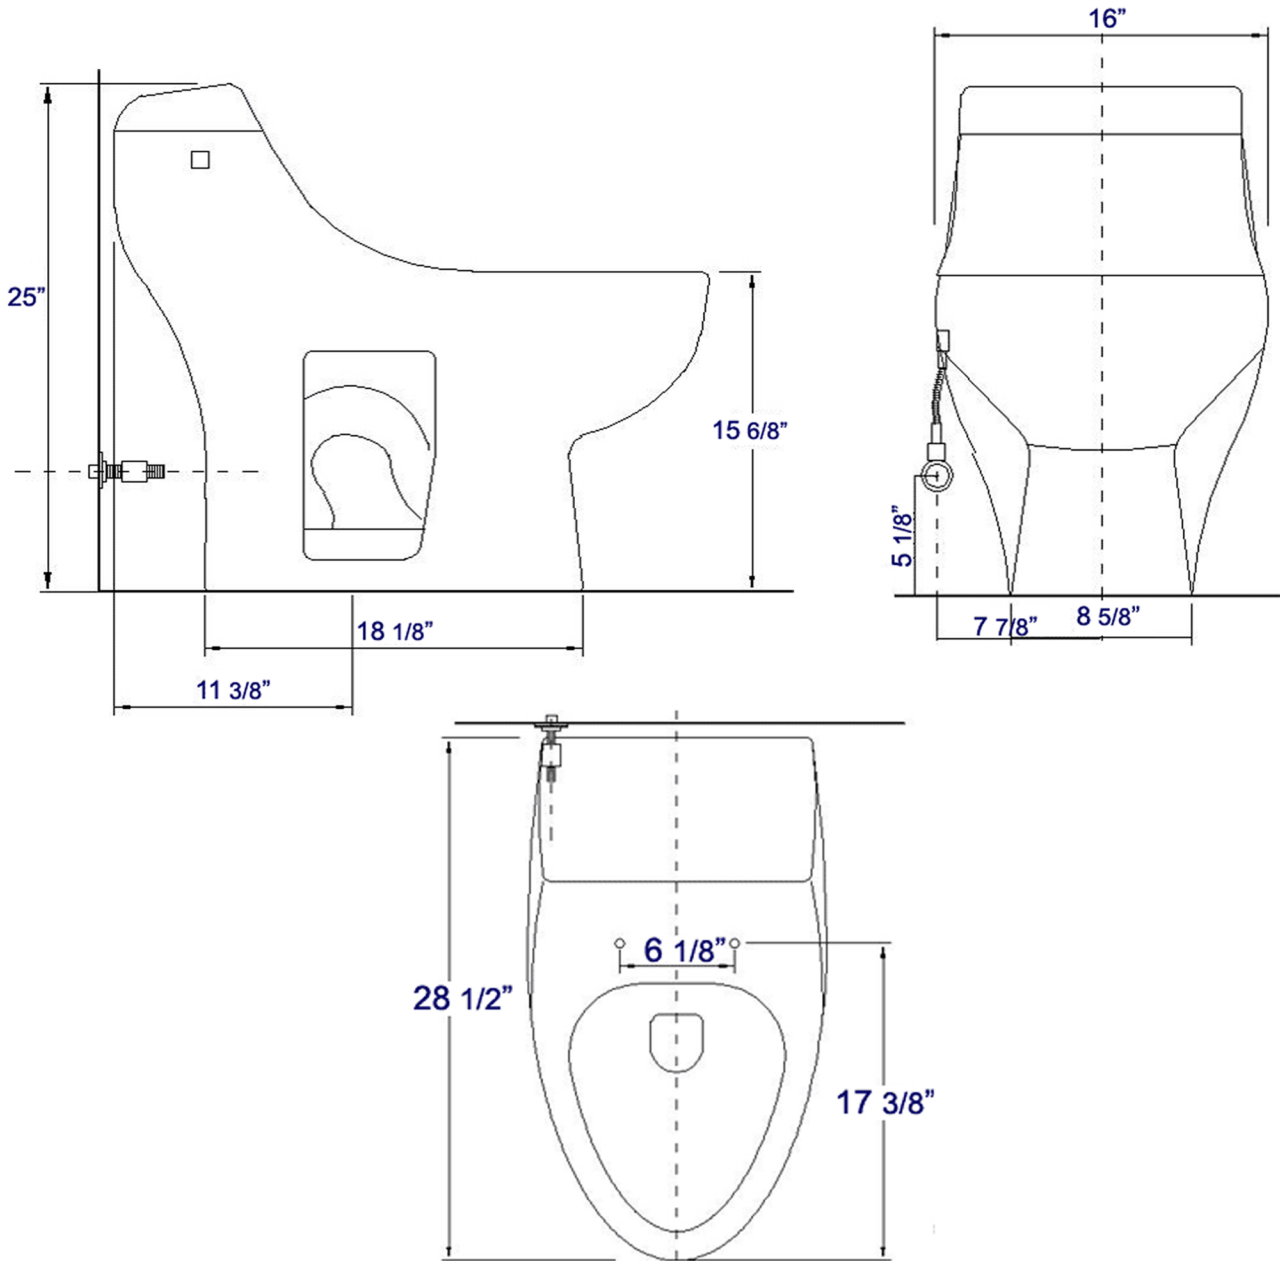

TB108

One Piece High Efficiency Low Flush Eco Friendly
Ceramic Toilet

EAGO USA

Note: All product dimensions are approximate and should be verified on site prior to installation.
Visit www.EAGOUSA.com for more information.