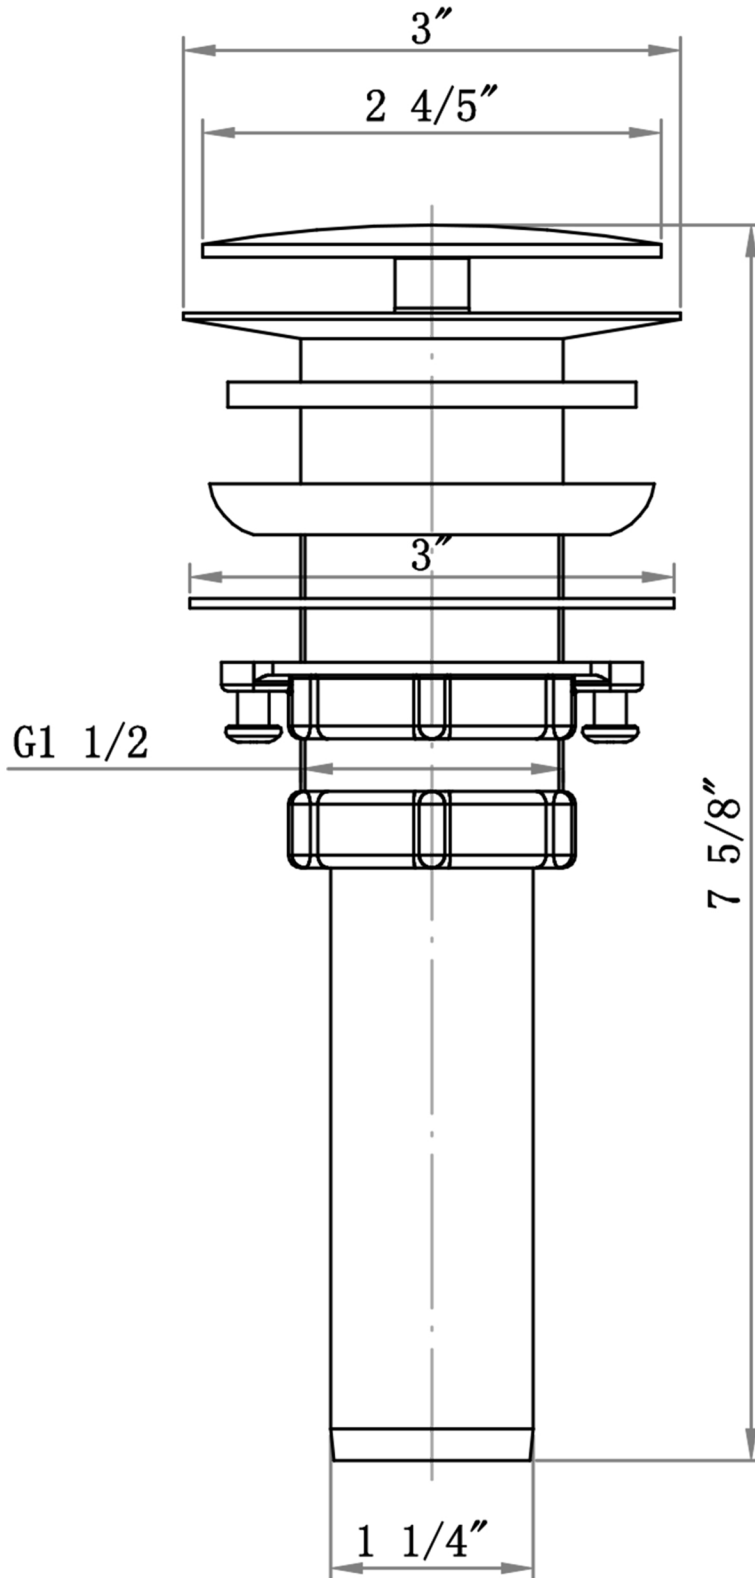

**AB5009**

Pop Up Drain for Sink w/o Overflow

**Note:** All product dimensions are approximate and should be verified on site prior to installation.  
Visit [www.ALFIbrand.com](http://www.ALFIbrand.com) for more information.