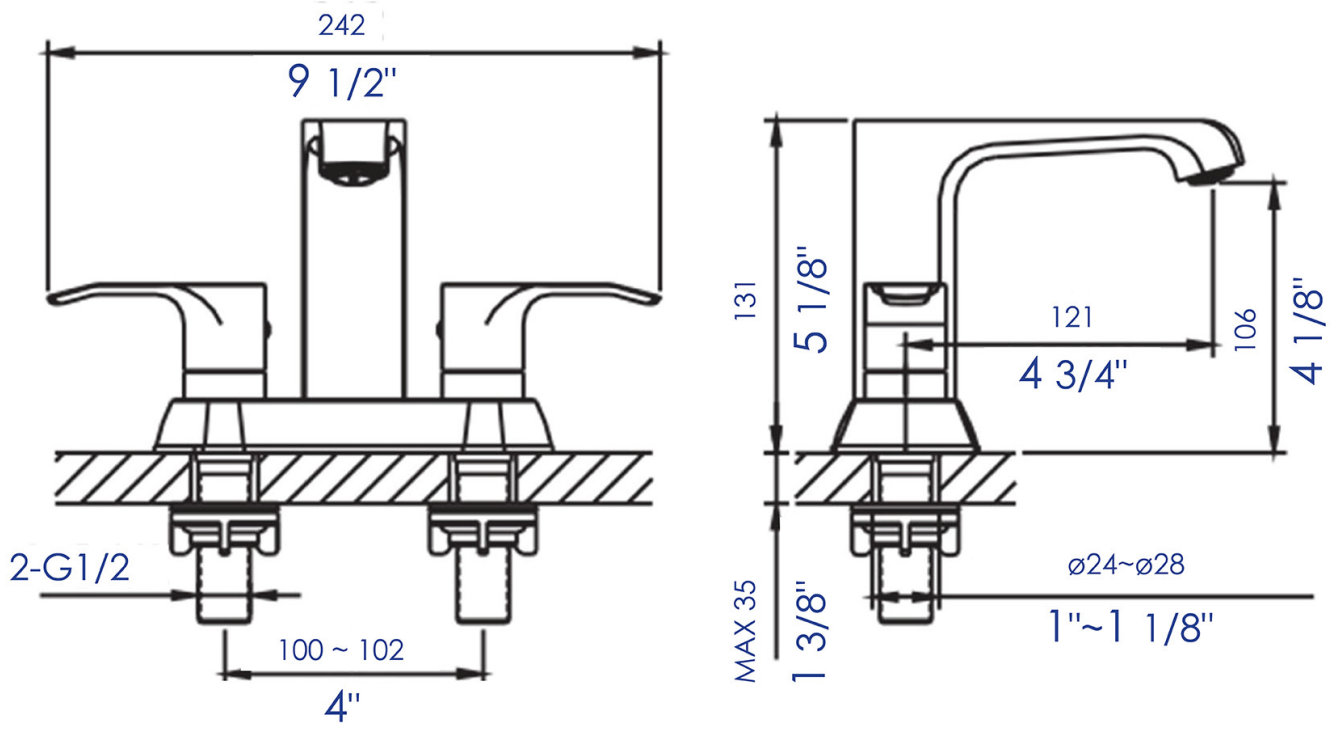

# AB1493

Two-Handle 4" Centerset Bathroom Faucet

**Note:** All product dimensions are approximate and should be verified on site prior to installation. Visit [www.ALFIbrand.com](http://www.ALFIbrand.com) for more information.