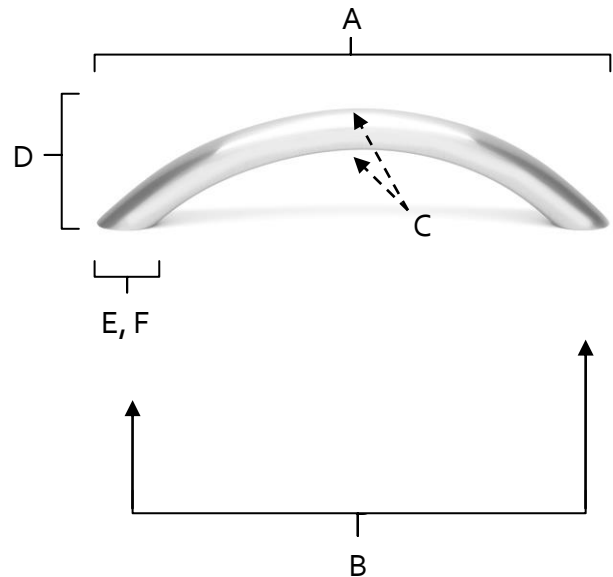

SPECIFICATIONS

PULLS

FEATURES

- Modern styling
- Multiple finishes
- Concealed installation

WARRANTY

Limited lifetime

FINISHES

- Polished Brass (PB)
- Polished Chrome (PC)
- Barcelona (BARC)
- Bronze (BRZ)
- Chocolate Bronze (CHBRZ)
- Matte Black (MB)
- Polished Nickel (PN)
- Satin Nickel (SN)

MATERIAL

Brass

Item#	A	B	C	D	E (L)	F (W)
A1239	4 5/8"	3 3/4"	3/8"	1 1/8"	9/16"	3/8"
A1298	6"	5"	3/8"	1 1/4"	9/16"	3/8"

KEY:

- A - Overall Length
- B - Center to Center
- C - Handle Width
- D - Projection
- E - Mount Length
- F - Mount Width