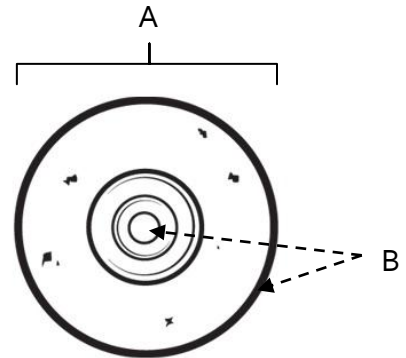

**SPECIFICATIONS**

**SIERRA  
ROSETTES**

**FEATURES**

Rustic styling  
Multiple finishes  
Concealed installation

**WARRANTY**

Limited lifetime

**FINISHES**

Dark Bronze (DKBRZ)  
Rust Bronze (RSTBRZ)

**MATERIAL**

Bronze

Item#	A	B
<b>A1402</b> (for A1403)	1 5/8"	1/8"

**KEY:**

A - Length and Width  
B - Projection

NOTE: Dimensions and specifications are subject to change without notice.