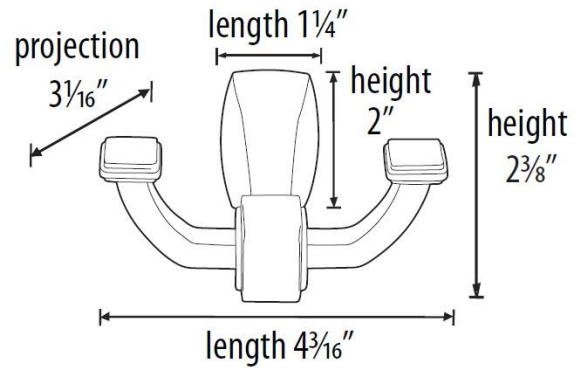

SPECIFICATIONS

CUBE

DOUBLE ROBE HOOK

FEATURES

Contemporary styling
Multiple finishes
Concealed installation

WARRANTY

Limited lifetime

FINISHES