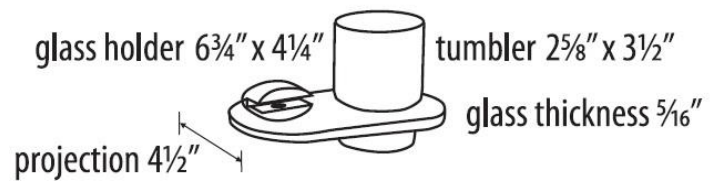

SPECIFICATIONS

CONTEMPORARY III

TUMBLER HOLDER WITH TUMBLER

FEATURES

Modern styling
Multiple finishes
Concealed installation

WARRANTY

Limited lifetime

FINISHES