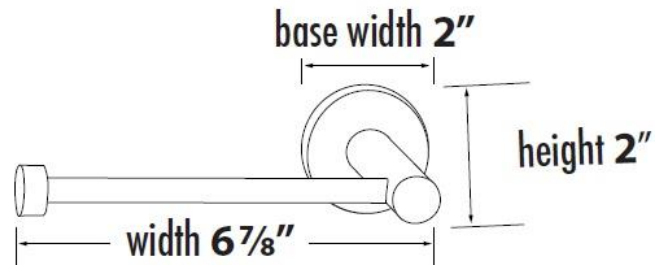

**SPECIFICATIONS**

**CONTEMPORARY I**  
SINGLE POST TISSUE HOLDER

**FEATURES**

Modern styling  
Multiple finishes  
Concealed installation

**WARRANTY**

Limited lifetime

**FINISHES**

Polished Brass/Non-lacquered (PB/NL)  
Polished Chrome (PC)  
Bronze (BRZ)  
Polished Nickel (PN)  
Satin Brass (SB)  
Satin Nickel (SN)