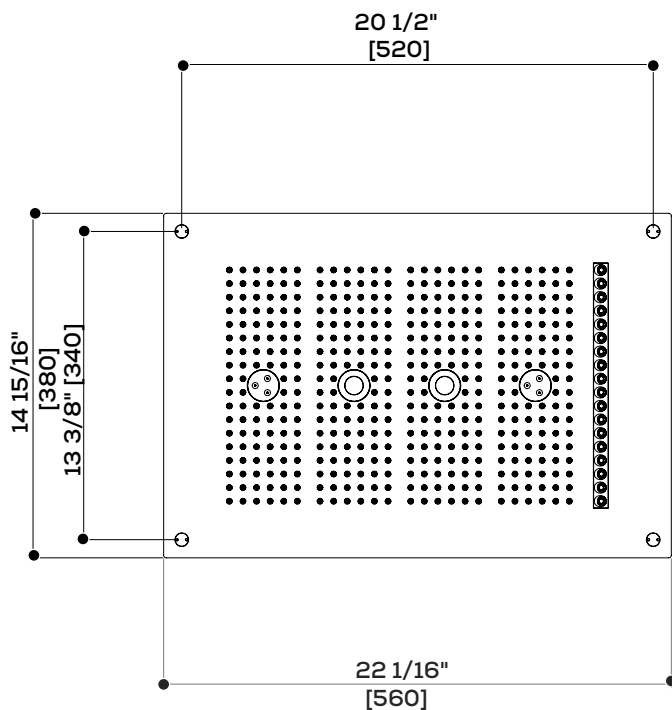

Aquabrace cannot be held responsible for any technical or typographical errors or omissions contained within this document and reserves the right to make changes without prior notice.

last revision: 11/10/2019

aquabrace.com