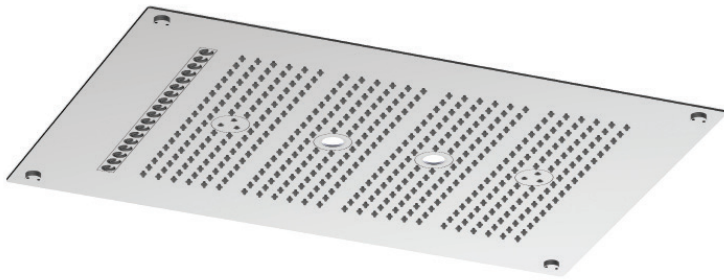

AQUABRASS

cura 922

22" x 15" recessed rainhead

3 FUNCTIONS

Touchpad

Chromotherapy - 16 color shades

FEATURES

- 3 functions: rain, mist, rain chute
- Chromotherapy: 16 color shades from 2 RGB LED lamps
- Wallmount digital touchpad (3 settings)
- Stainless steel construction
- Thermostatic valve with 3 shut-off valves required

Flow rate: 2.5 gpm

INCLUDED WITH CURA 922: touchpad

- 1 on / off
- 2 color selection
- 3 chromotherapy function selector (color rotation, color set, on / off)

FINISH

Polished stainless steel (pss)

WARRANTY