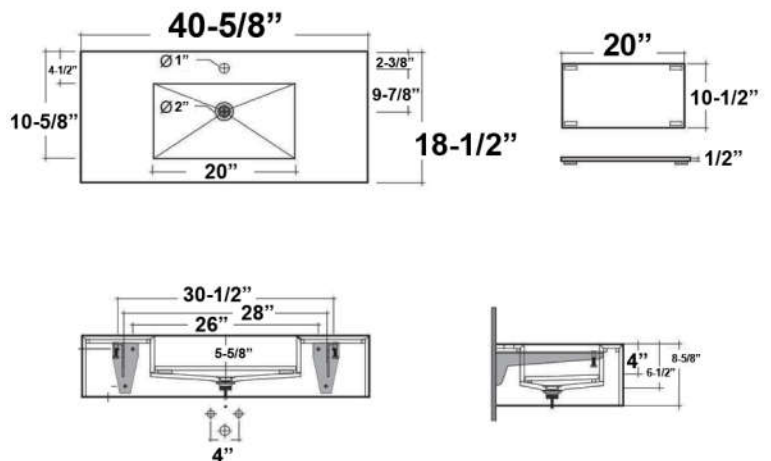

PRECIOUS 40-5/8" WALL HUNG

Cat.No.

5-631

Faucet not included

W: 40-5/8"
D: 18-1/2"
H: 8-5/8"

Interior Dimensions:

Basin Interior:	20" x 10-5/8"
Basin Depth:	5-5/8"
Back of basin to center of faucet:	2-3/8"
Back of basin to center of drain:	9-7/8"
Faucet hole diameter:	1-3/8"
Drain size:	1-5/8"

Features:

- ▶ Porcelain construction
- ▶ Available for 1 hole (5-631)
- ▶ No overflow
- ▶ Porcelain insert completely conceals drain
- ▶ Drain provided
- ▶ PR-Bracket for precious wall hung sinks included (set of 2)

Dimensions of fixture are nominal and may vary within the range of tolerances established by ASME Standard A112.19.2.2018. Dimensions and specifications subject to change without notice.