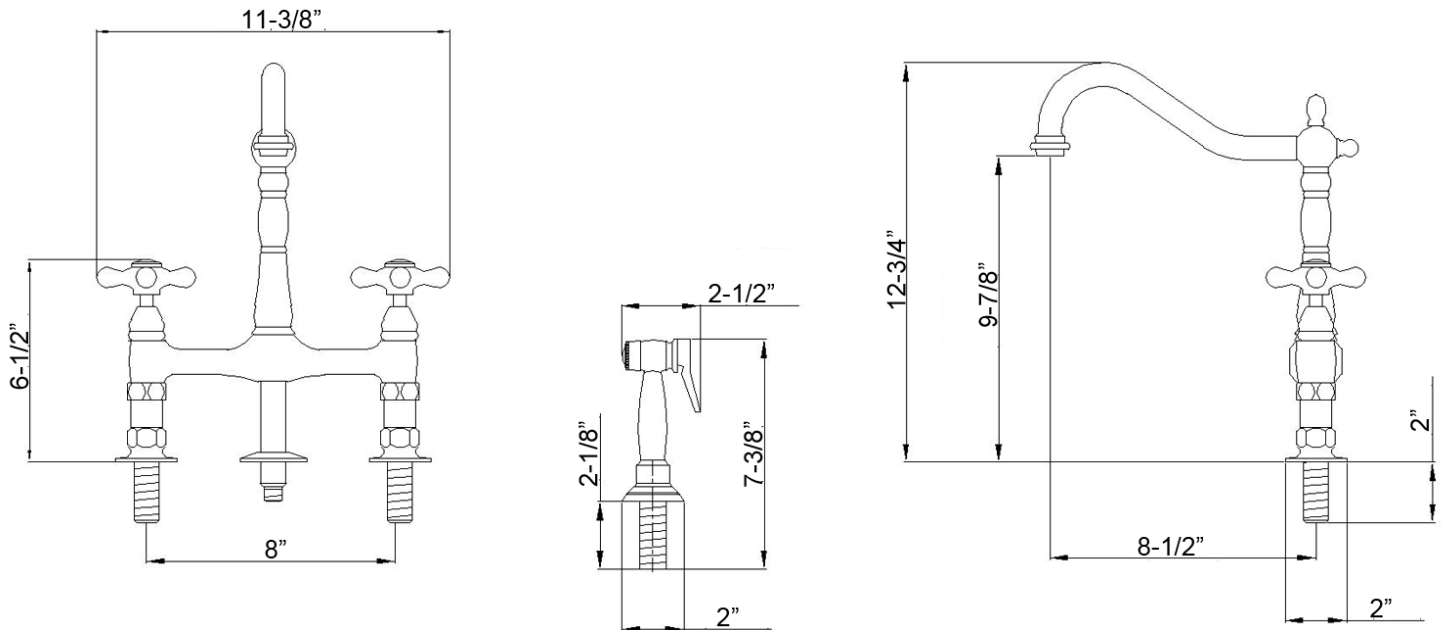

EMRAL KITCHEN BRIDGE FAUCET WITH SIDESPRAY

Cat. No.
KFB508-MC

Features:

- ▶ Constructed of lead free solid brass
- ▶ Hooked swivel spout
- ▶ Metal cross handles with porcelain buttons
- ▶ Includes brass sidespray with hose
- ▶ Includes connection hoses
- ▶ Height to spout is 9-7/8"
- ▶ Spout reach is 8-1/2"
- ▶ Ceramic disc cartridges
- ▶ Flow rate is 1.8 GPM at 60 psi
- ▶ IAPMO/CEC/cUPC/NSF/AB1953 Certified

Finishes:

- BN** Brushed Nickel
- CP** Polished Chrome
- ORB** Oil Rubbed Bronze

Width: 11-3/8"
Height: 12-3/4"

Dimensions of fixture are nominal and may vary. Dimensions and specifications subject to change without notice.