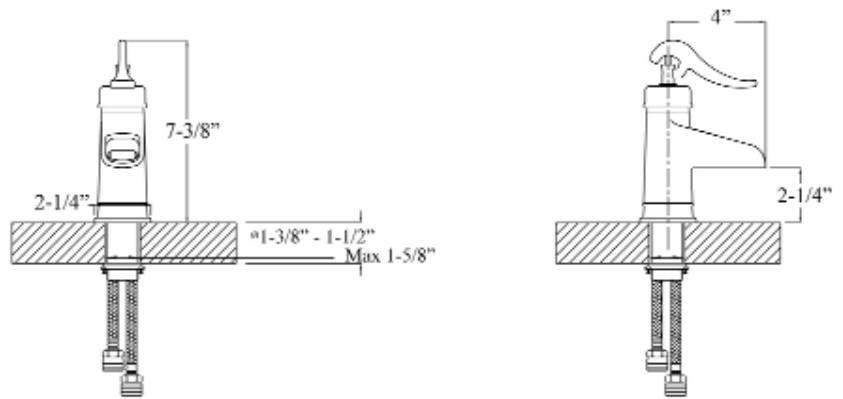

THALIA SINGLE HANDLE LAVATORY FAUCET

Cat. No.
LFS308

Spout Reach: 4"
Height: 7-³/₈"

Features:

- ▶ Constructed of solid brass
- ▶ Single handle operation
- ▶ Drain not included
- ▶ Includes 2 braided hoses
- ▶ Hoses have 1/2" male connectors
- ▶ Height to spout 2-1/4"
- ▶ Ceramic disc cartridges
- ▶ Flow rate is 1.2 GPM at 60 psi
- ▶ cUPC/NSF/AB1953 Certified

Finishes:

- CP** Polished Chrome
- BN** Brushed Nickel
- ORB** Oil Rubbed Bronze

Dimensions of fixture are nominal and may vary. Dimensions and specifications subject to change without notice.