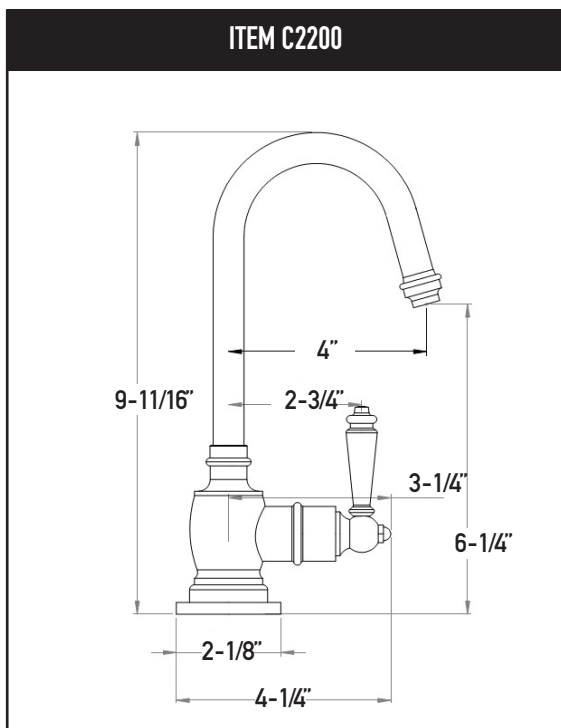

Solid Brass Construction • Insulated Spout • Spout Swivels 360 Degrees

Quarter-Turn Ceramic Disk Cartridges • Flow Rate 1.1 - 1.4 GPM

ADA Compliant Lever Handles • Decorative Spout with 4" Reach

Compatible with Reverse Osmosis Filtration Systems

Decorative Base Plate with Rubber O-Ring Levels Faucet on Uneven Countertops

2200 SERIES

Max Counter Thickness 2"  
Recommended Installation Hole:

Cold Only 3/4 to 1"

Hot Only 1-3/8"

Hot & Cold 1-3/8"

Meets or Exceeds the Following: