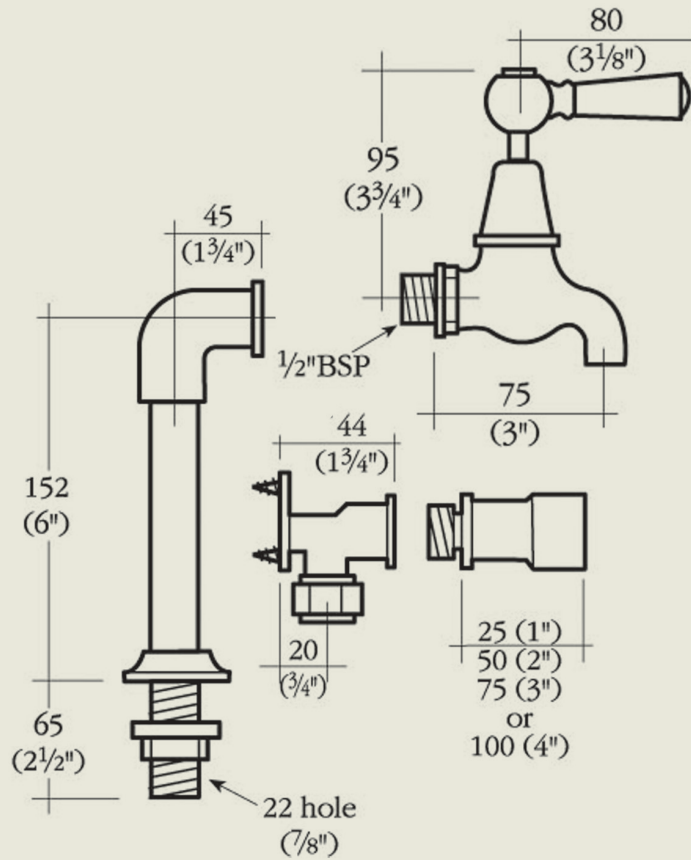

BY APPOINTMENT TO
HER MAJESTY QUEEN ELIZABETH II
MANUFACTURER OF KITCHEN & BATHROOM TAPS & MIXERS
BARBER WILSONS & CO. LTD.
LONDON

LONDON **BARBER WILSONS & CO** EST. 1905

Model No. R7 @60-1900-
Extensions Available

Internals Standard-3/4 turn ceramic cartridge
Optional compression cartridge available

MADE IN LONDON

info@barberwilsons.co.uk
+44 (0) 20 8888 3461

Barber Wilsons & Co Ltd, Crawley Road, London N22 6AH
REG. OFFICE. AS ABOVE · REG. NO. 100285 ENGLAND