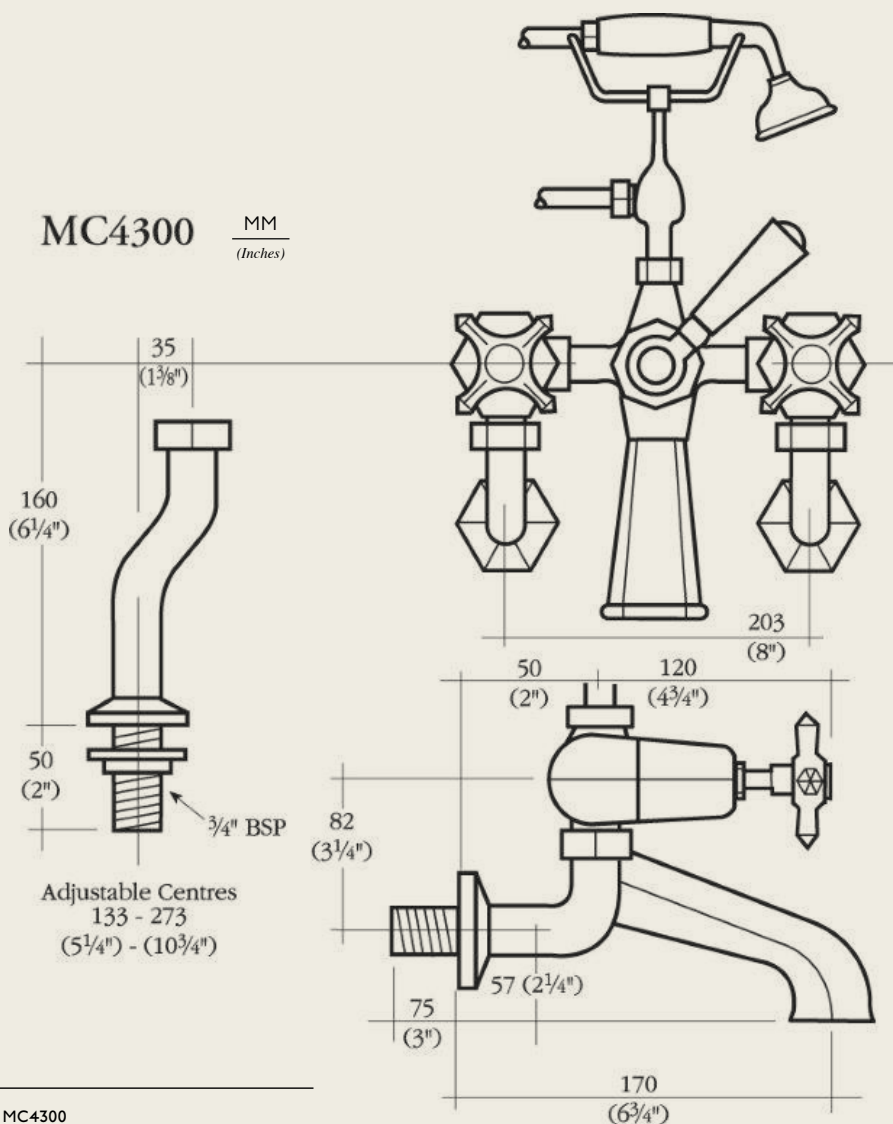

BY APPOINTMENT TO
HER MAJESTY QUEEN ELIZABETH II
MANUFACTURER OF KITCHEN & BATHROOM TAPS & MIXERS
BARBER WILSONS & CO. LTD.
LONDON

LONDON

BARBER WILSONS & CO

EST. 1905

MC4300

MM
(Inches)

MODEL NUMBER MC4300

INTERNALS Standard-3/4 turn ceramic cartridge Optional
compression cartridge available

MADE IN LONDON

BW
& CO

info@barberwilsons.co.uk
+44 (0) 20 8888 3461

Barber Wilsons & Co Ltd, Crawley Road, London N22 6AH
REG. OFFICE. AS ABOVE · REG. NO. 100285 ENGLAND