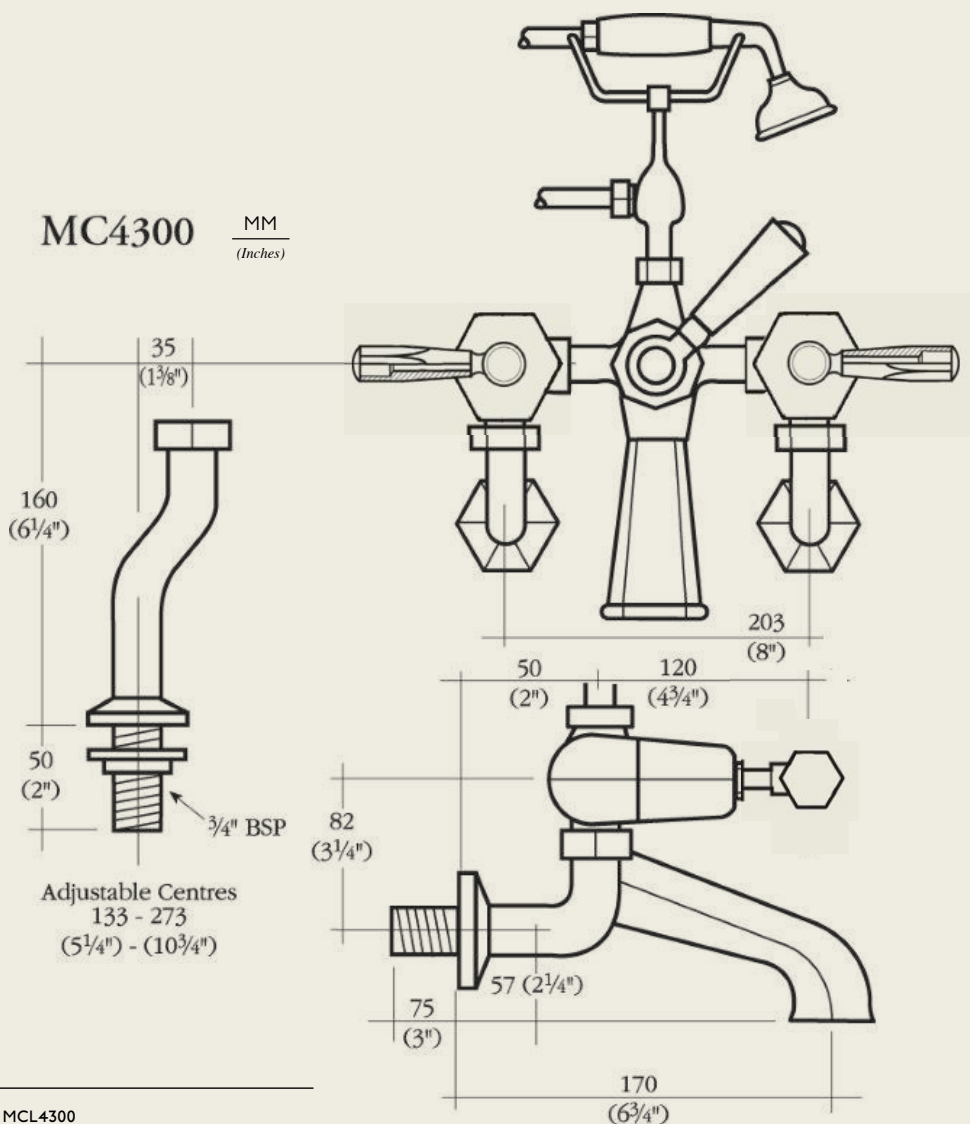

BY APPOINTMENT TO
HER MAJESTY QUEEN ELIZABETH II
MANUFACTURER OF KITCHEN & BATHROOM TAPS & MIXERS
BARBER WILSONS & CO. LTD.
LONDON

LONDON

BARBER WILSONS & CO

EST. 1905

MC4300

MM
(Inches)

MODEL NUMBER. MCL4300

INTERNALS Standard-3/4 turn ceramic cartridge Optional
compression cartridge available

MADE IN LONDON

BW
& CO

info@barberwilsons.co.uk
+44 (0) 20 8888 3461

Barber Wilsons & Co Ltd, Crawley Road, London N22 6AH
REG. OFFICE. AS ABOVE · REG. NO. 100285 ENGLAND