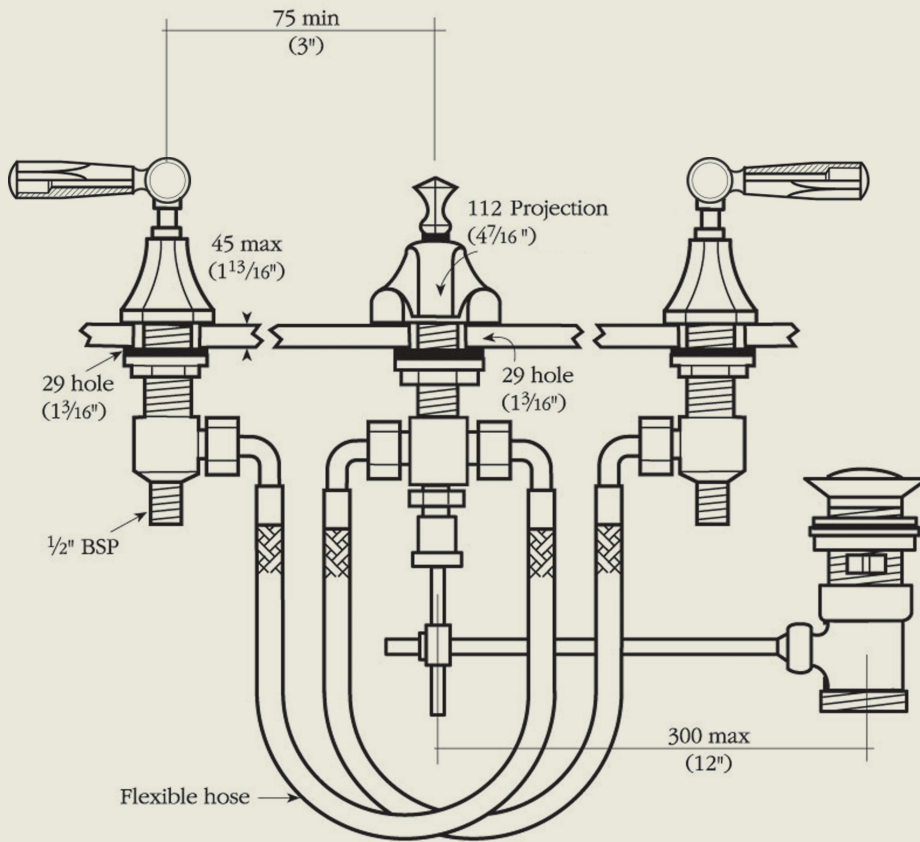

BY APPOINTMENT TO
HER MAJESTY QUEEN ELIZABETH II
MANUFACTURER OF KITCHEN & BATHROOM TAPS & MIXERS
BARBER WILSONS & CO. LTD.
LONDON

LONDON

BARBER WILSONS & CO

EST. 1905

Model No. MCL6450

Internals Standard-3/4 turn ceramic cartridge
Optional compression cartridge available