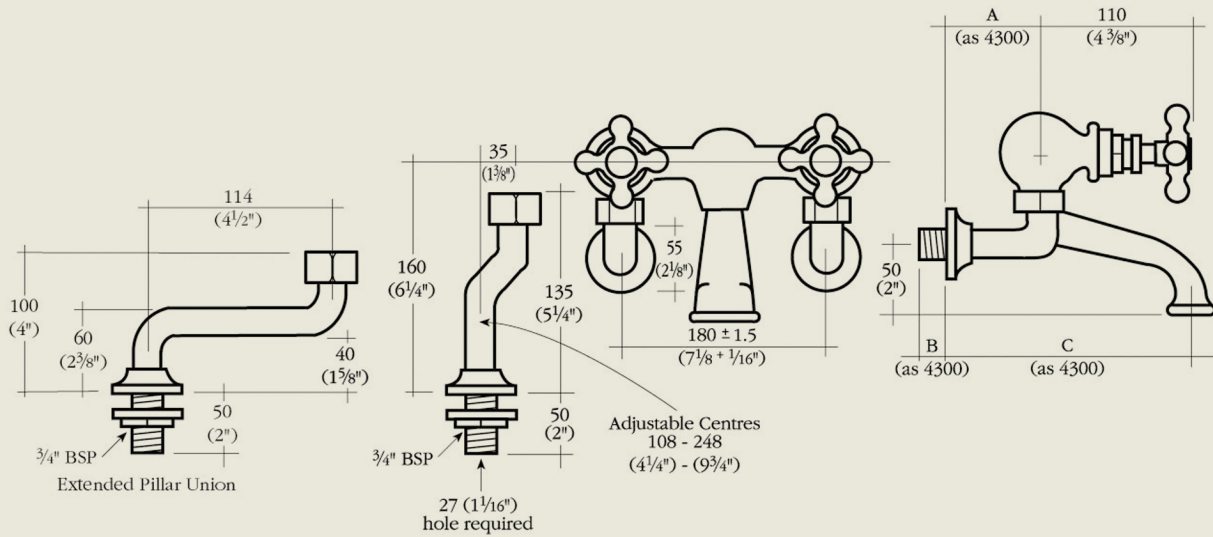

BY APPOINTMENT TO
HER MAJESTY QUEEN ELIZABETH II
MANUFACTURER OF KITCHEN & BATHROOM TAPS & MIXERS
BARBER WILSONS & CO. LTD.
LONDON

LONDON **BARBER WILSONS & CO** EST. 1905

Model No. R3300

Internals Standard-3/4 turn ceramic cartridge
Optional compression cartridge available