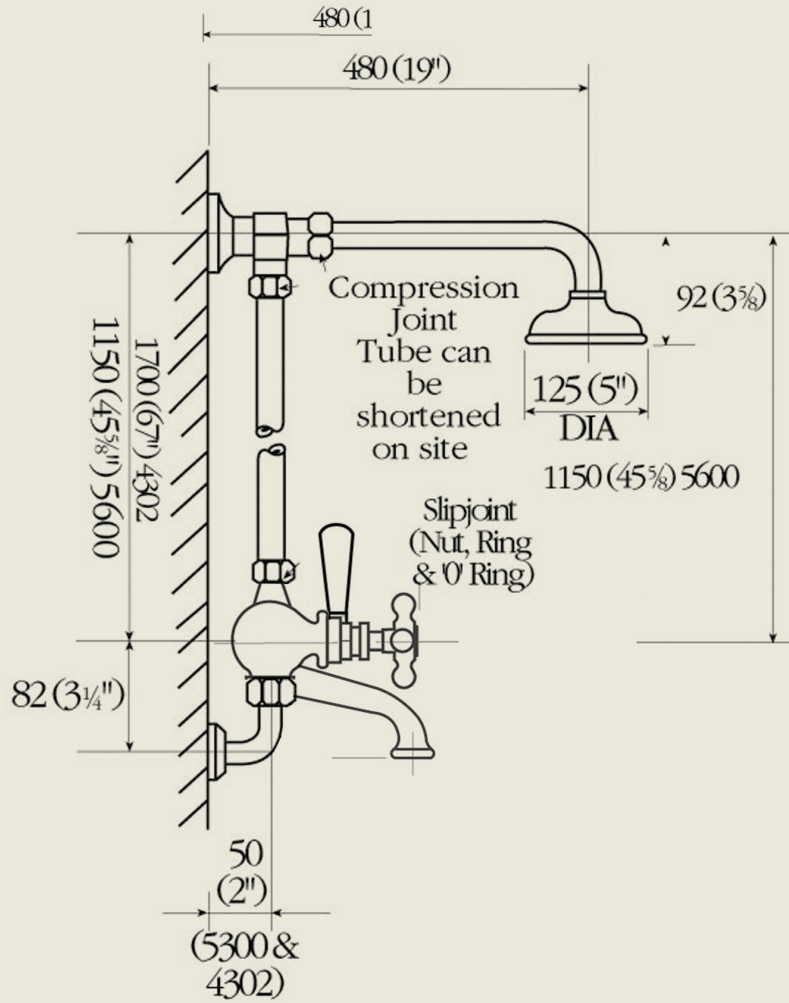

BY APPOINTMENT TO
HER MAJESTY QUEEN ELIZABETH II
MANUFACTURER OF KITCHEN & BATHROOM TAPS & MIXERS
BARBER WILSONS & CO. LTD.
LONDON

LONDON

BARBER WILSONS & CO

EST. 1905

Model No. R4302

Internals Standard-3/4 turn ceramic cartridge
Optional compression cartridge available