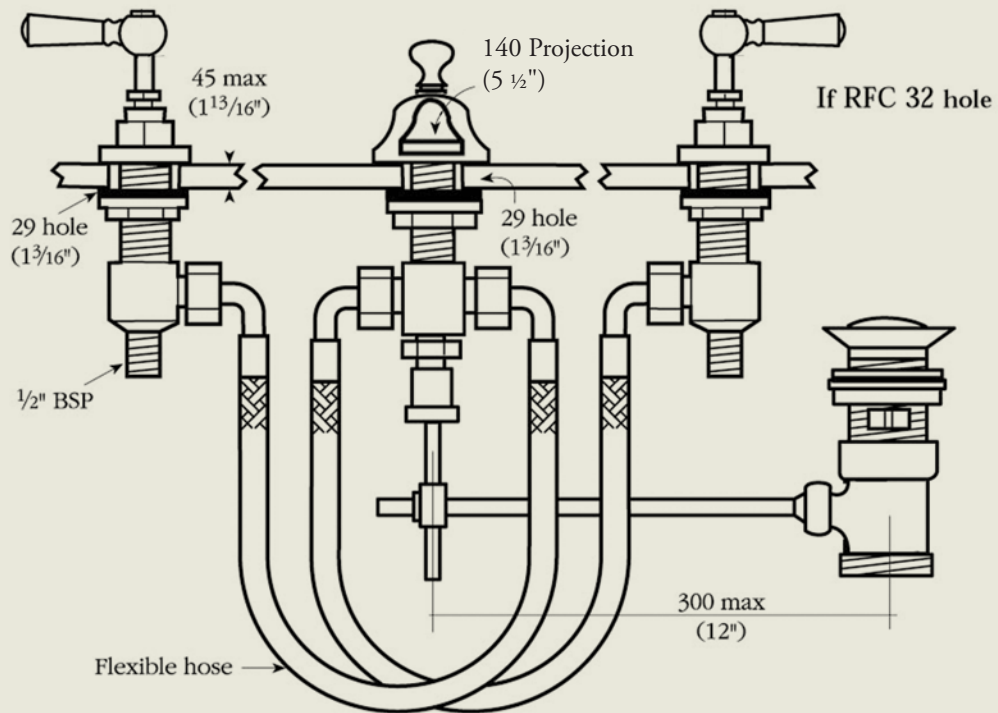

BY APPOINTMENT TO
HER MAJESTY QUEEN ELIZABETH II
MANUFACTURER OF KITCHEN & BATHROOM TAPS & MIXERS
BARBER WILSONS & CO. LTD.
LONDON

LONDON

BARBER WILSONS & CO

EST. 1905

Model No. RML6455-1890

Internals Standard-3/4 turn ceramic cartridge
Optional compression cartridge available