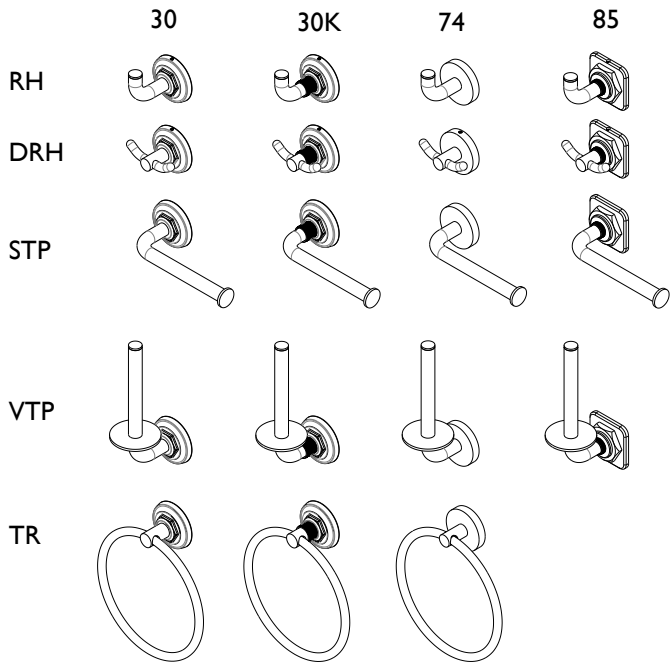

## Dual Post Accessories Installation Instructions

**CALIFORNIA FAUCETS RECOMMENDS THAT ALL PRODUCTS BE INSTALLED BY A LICENSED PROFESSIONAL**

**IMPORTANT: Read all instructions prior to installation and provide copy of instructions to consumer.**

### B PARTS

## B PARTS

1

2

3

4

5