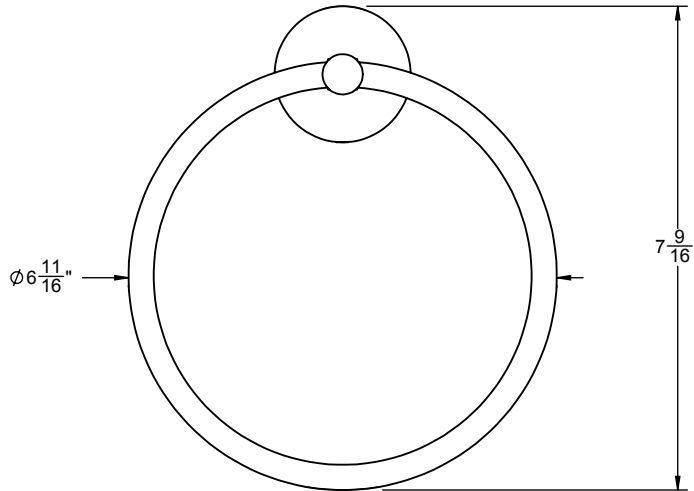

Features

- Solid brass construction
- Includes all mounting hardware
- Over 30 finishes including 15 PVD finishes
- For additional product offerings, see www.californiafaucets.com

74-TR

Codes/Standards Applicable

Meets or exceeds the following at date of manufacture:

- None applicable

ALL DIMENSIONS SHOWN TO NEAREST 1/16"