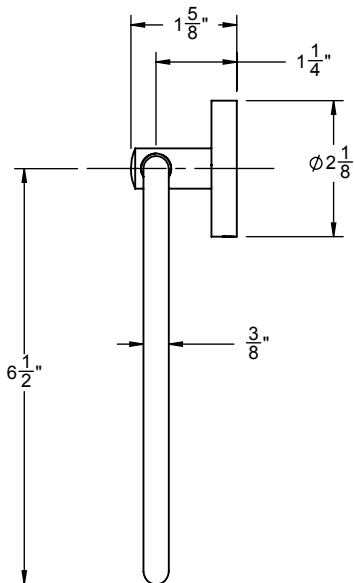

Features

- Solid brass construction
- Includes all mounting hardware
- Over 30 finishes including 15 PVD finishes
- For additional product offerings, see www.californiafaucets.com

74-TR

Codes/Standards Applicable

Meets or exceeds the following at date of manufacture:

- None applicable

ALL DIMENSIONS SHOWN TO NEAREST 1/16"