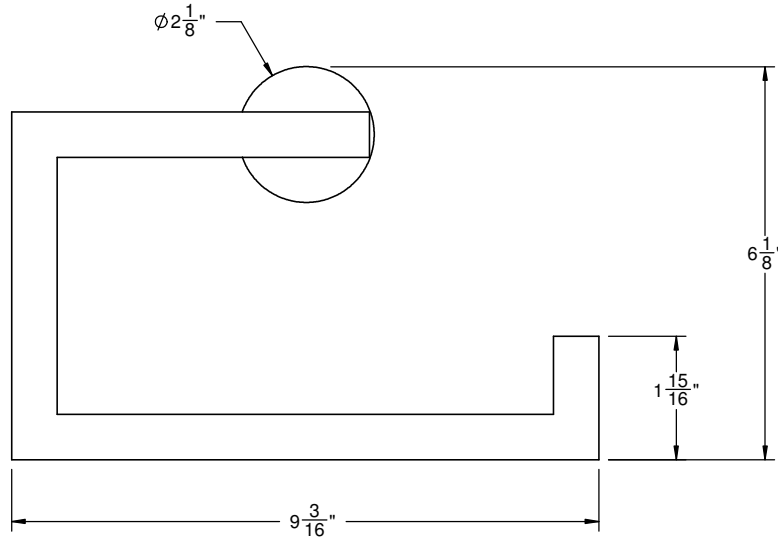

Features

- Solid brass construction
- Includes all mounting hardware
- Over 30 finishes including 15 PVD finishes
- For additional product listing, see www.californiafaucets.com

E3-TR

Codes/Standards Applicable

Meets or exceeds the following at date of manufacture:

- None applicable

ALL DIMENSIONS SHOWN TO NEAREST 1/16"