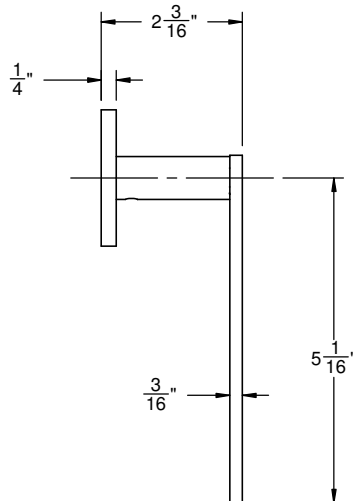

Features

- Solid brass construction
- Includes all mounting hardware
- Over 30 finishes including 15 PVD finishes
- For additional product listing, see www.californiafaucets.com

E3-TR

Codes/Standards Applicable

Meets or exceeds the following at date of manufacture:

- None applicable

ALL DIMENSIONS SHOWN TO NEAREST 1/16"