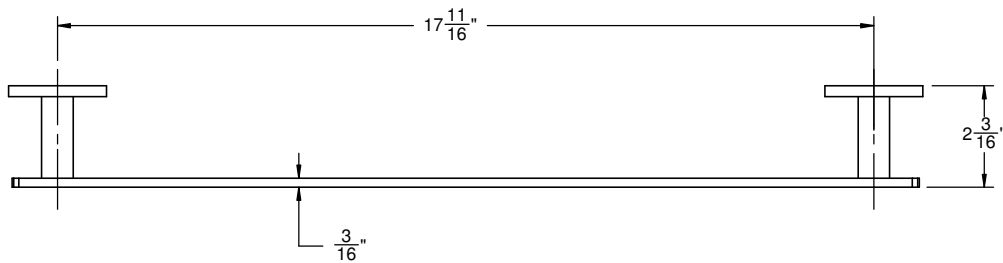

California Faucets®

Arpeggio™

18" TOWEL BAR

Features

- Solid brass construction
- Includes all mounting hardware
- Over 30 finishes including 15 PVD finishes
- For additional product listing, see www.californiafaucets.com

E4-18

Codes/Standards Applicable

Meets or exceeds the following at date of manufacture:

- None applicable

(4X) 3/8"-1/2" WALL ANCHOR

(4X) 8 X 1-1/2" SCREW

ALL DIMENSIONS SHOWN TO NEAREST 1/16"