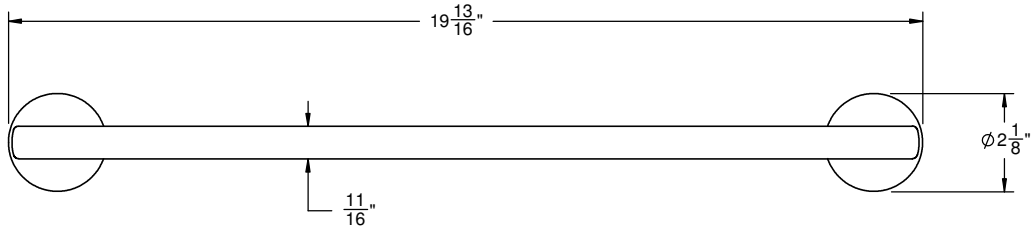

California Faucets®

Arpeggio™

18" TOWEL BAR

Features

- Solid brass construction
- Includes all mounting hardware
- Over 30 finishes including 15 PVD finishes
- For additional product listing, see www.californiafaucets.com

E4-18

Codes/Standards Applicable

Meets or exceeds the following at date of manufacture:

- None applicable

(4X) 3/8"-1/2" WALL ANCHOR

(4X) 8 X 1-1/2" SCREW

ALL DIMENSIONS SHOWN TO NEAREST 1/16"