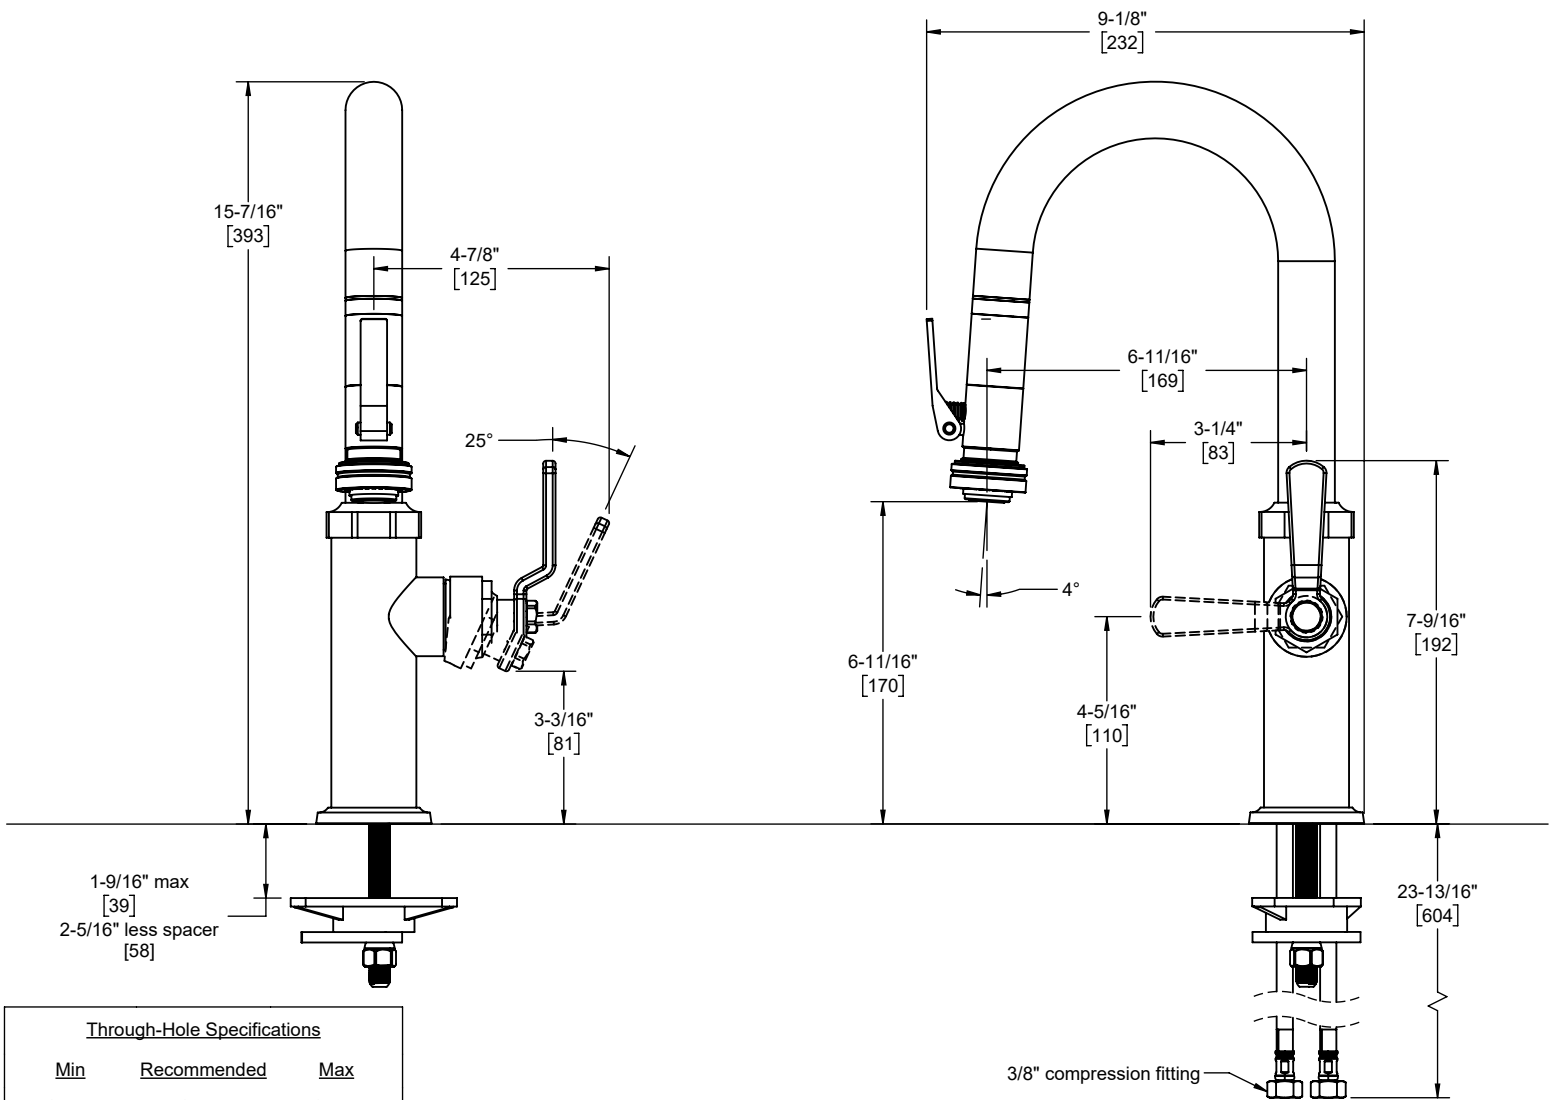

California Faucets®

Descanso Works®

Squeeze Lever Pull-Down Kitchen Faucet - Prep Spout

Features

- Available in 28 finishes including 13 PVD finishes
- All brass construction including sprayhead
- 360° rotating spout
- PDS™ "Positive Docking System" secures sprayhead
- Squeeze lever activates spray mode
- Spray jets have easy-to-clean surface
- Quiet polymer-braided hose with rotating joint
- Ceramic disc cartridge
- Max flow rate: 1.8 gpm (6.8 L/min)

Codes/Standards Applicable

Product meets or exceeds the following:

- ASME A112.18.1/CSA B125.1
- NSF 61, NSF 372, CEC, & DOE
- Commonwealth of MA
- ADA compliant

K81-101SQ-BL

K81-101SQ-BL-ZZ shown

XX = denotes handle style

Through-Hole Specifications		
Min	Recommended	Max
Ø 1-1/4" [32]	Ø 1-3/8" [35]	Ø 1-3/8" [38]

Specifications subject to change without notice

Dimensions are inches, rounded to 1/16"
[Dimensions in brackets are mm, rounded to 1mm]