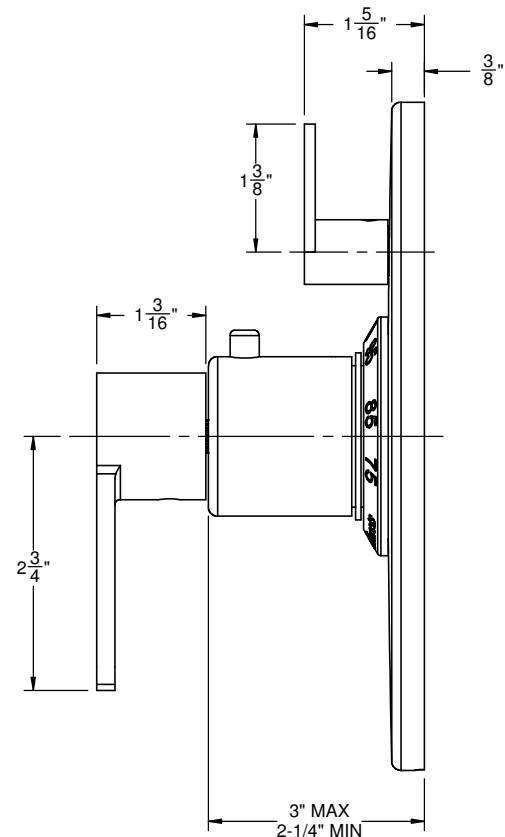

California Faucets®

Arpeggio™

STYLETHERM TRIM ONLY W/ SINGLE VOLUME CONTROL

Features

- All brass construction
- 100°F safety stop button with manual override
- Single integral volume control
- 7-1/4" round faceplate
- Less head, arm and flange
- Engraved brass temperature ring
- Over 30 finishes including 15 PVD finishes

Codes/Standards Applicable

Product meets or exceeds the following:

- ASME A112.18.1/CSA B125.1
- ASSE 1016
- ADA compliant

TO-TH1L-E4

ALL DIMENSIONS SHOWN TO NEAREST 1/16"