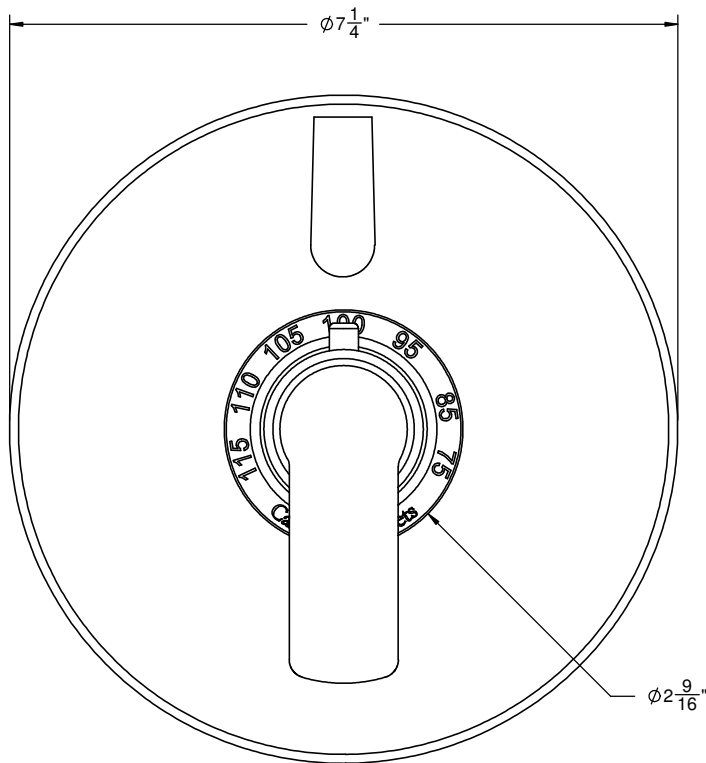

California Faucets®

Arpeggio™

STYLETHERM TRIM ONLY W/ SINGLE VOLUME CONTROL

Features

- All brass construction
- 100°F safety stop button with manual override
- Single integral volume control
- 7-1/4" round faceplate
- Less head, arm and flange
- Engraved brass temperature ring
- Over 30 finishes including 15 PVD finishes

Codes/Standards Applicable

Product meets or exceeds the following:

- ASME A112.18.1/CSA B125.1
- ASSE 1016
- ADA compliant

TO-TH1L-E4

ALL DIMENSIONS SHOWN TO NEAREST 1/16"