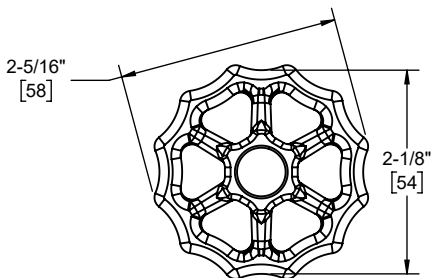

Codes/Standards

Product meets or exceeds the following:

- ASME A112.18.1/CSA B125.1
- ASEE 1016
- ADA compliant with lever handles

TO-TH2L-80
 TO-TH2L-80W
 TO-TH2L-80WB
 TO-TH2L-80WR

TO-TH2L-80W shown

Top of Wheel Handle

TO-TH2L-80W

Dimensions are inches, rounded to 1/16"
[Dimensions in brackets are mm, rounded to 1mm]

Specifications subject to change without notice