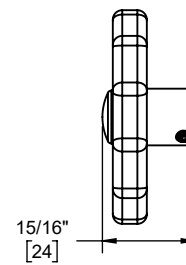

Codes/Standards

Product meets or exceeds the following:

- ASME A112.18.1/CSA B125.1
- ASEE 1016
- ADA compliant with lever handles

TO-TH2L-80
 TO-TH2L-80W
 TO-TH2L-80WB
 TO-TH2L-80WR

TO-TH2L-80W shown

Top of Wheel Handle

TO-TH2L-80W

Dimensions are inches, rounded to 1/16"
[Dimensions in brackets are mm, rounded to 1mm]

Specifications subject to change without notice