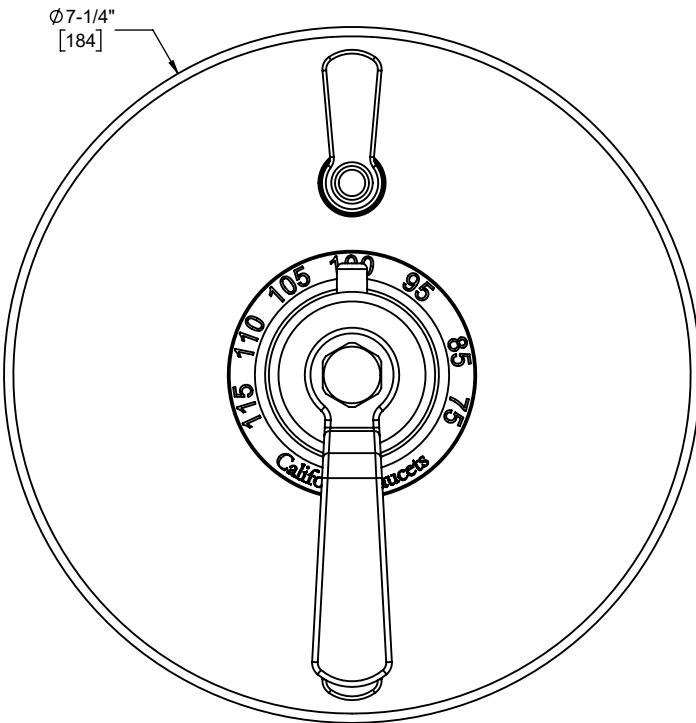

California Faucets®

Descanso Works®

Styletherm Trim Only w/ Dual Volume Control

Features

- Available in 28 finishes including 13 PVD finishes
- All brass construction
- 100°F safety stop button with manual override
- Dual Integral volume control
- Engraved brass temperature ring

Codes/Standards

Product meets or exceeds the following:

- ASME A112.18.1/CSA B125.1
- ASEE 1016
- ADA compliant with lever handles

TO-TH2L-80
 TO-TH2L-80W
 TO-TH2L-80WB
 TO-TH2L-80WR

TO-TH2L-80W shown

Top of Wheel Handle

TO-TH2L-80W

Dimensions are inches, rounded to 1/16"
[Dimensions in brackets are mm, rounded to 1mm]

Specifications subject to change without notice