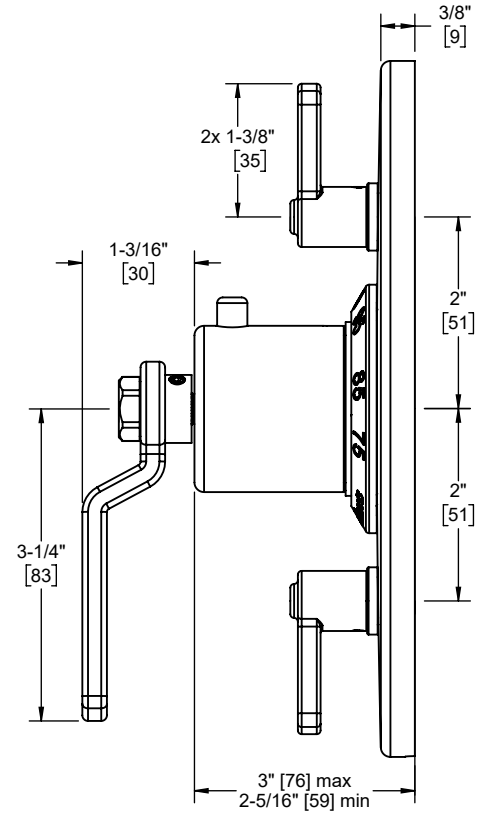

Codes/Standards

Product meets or exceeds the following:

- ASME A112.18.1/CSA B125.1
- ASEE 1016
- ADA compliant with lever handles

TO-TH2L-80
 TO-TH2L-80W
 TO-TH2L-80WB
 TO-TH2L-80WR

TO-TH2L-80W shown

Top of Wheel Handle

TO-TH2L-80W

Dimensions are inches, rounded to 1/16"
[Dimensions in brackets are mm, rounded to 1mm]

Specifications subject to change without notice