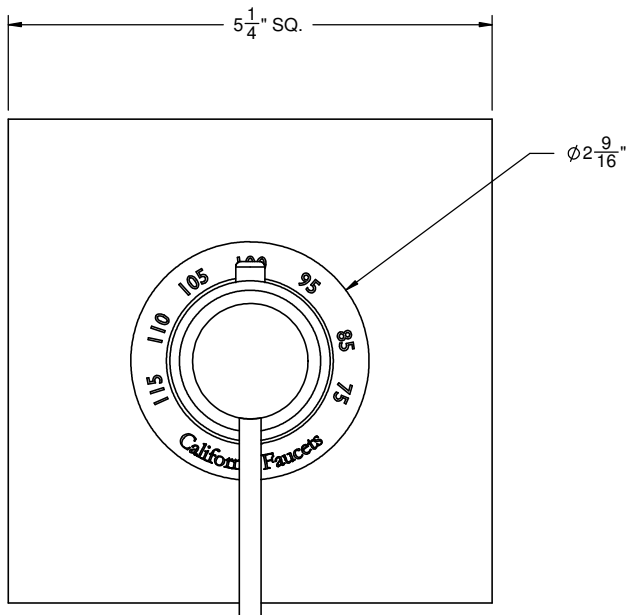

### Features

- All brass construction
- 100° F safety stop button with manual override
- 5-1/4" square faceplate; flat profile
- Engraved brass temperature ring
- Over 30 finishes including 15 PVD finishes

### TO-THFN-E3

ALL DIMENSIONS SHOWN TO NEAREST 1/16"