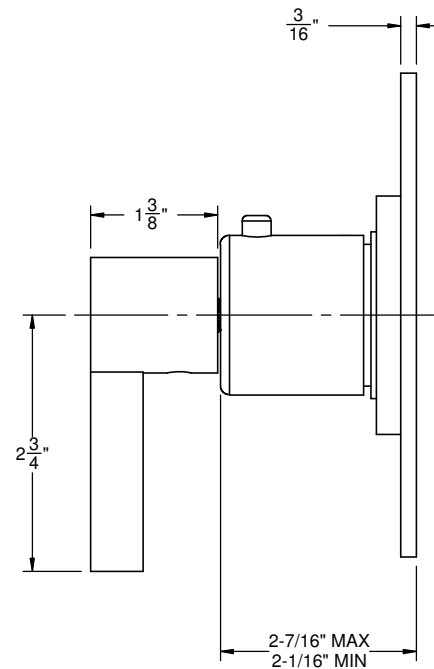

### Features

- All brass construction
- 100° F safety stop button with manual override
- 5-1/4" square faceplate; flat profile
- Engraved brass temperature ring
- Over 30 finishes including 15 PVD finishes

### TO-THFN-E3

ALL DIMENSIONS SHOWN TO NEAREST 1/16"