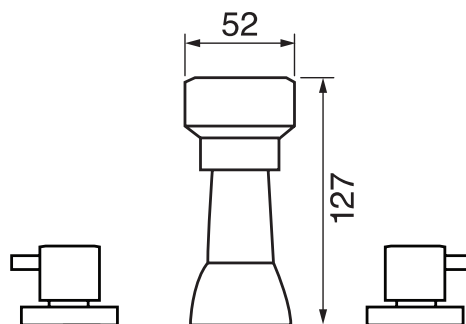

Tech 2.0 #20285

4 hole bidet with vacuum breaker

Includes mechanical pop up drain
Vertical sprayer from bowl

Finish: Chrome (#99)