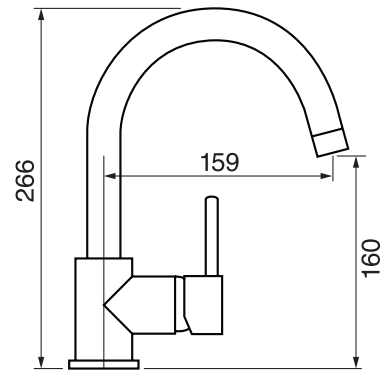

Tech 2.0 #20601D

Single hole basin faucet

Includes push drain
Swivel spout
3/8" flexible supply hoses
1.5 GPM (5.7 L/min.)

Finish: Chrome (#99)