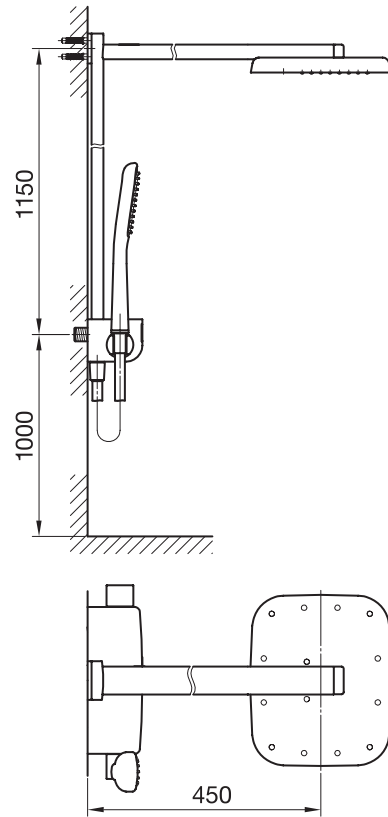

Generation #28442

Thermostatic shower column

3 control thermostatic mixer with PushGo technology
Dual rain head (rain and chute) and hand shower
Multiple outlets can be run simultaneously
Instant flow when on
2 GPM per outlet (7.5 L/min.)