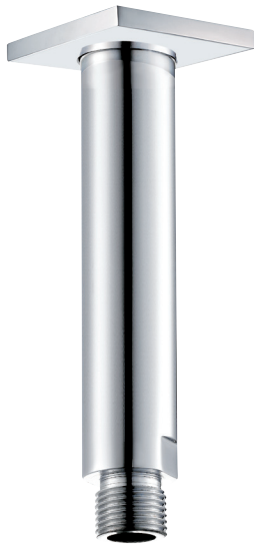

ARONA #33SD31C

Square Shower Design – 3 outlets
Système de douche design carré – 3 sorties

 .99 Chrome

#6007

6" ceiling arm with square flange

1/2" Male NPT inlet
Sliding flange

Finish: Chrome (#99)

Kuky #6063

Square with rounded corners rain head

15 mm in thickness
Easy clean nozzles
ABS chrome plated
2.5 GPM (9.5 L/min.)

Finish: Chrome (#99)

#75117

Shower rail kit

Includes bar, hose and hand shower
Single spray hand shower
Easy clean nozzles
2 GPM (7.5 L/min.)

Finish: Chrome (#99)

Lina #6029

Wall supply elbow

1/2" male NPT inlet
Easy slide installation

Finish: Chrome (#99)

Kuky #6048

Flush mount body spray

Directional head
Easy clean nozzles
1.5 GPM (5.7 L/min.)

Finish: Chrome (#99)