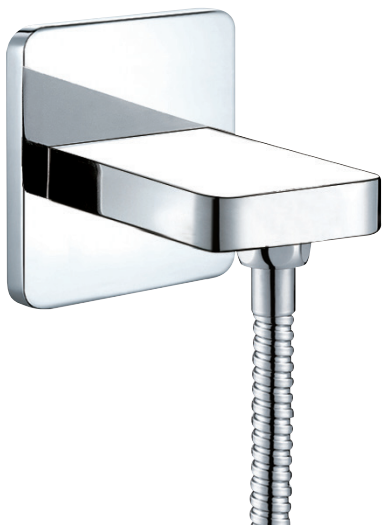

ARONA #33SD31C

Square Shower Design – 3 outlets
Système de douche design carré – 3 sorties

 .99 Chrome

#6007

6" ceiling arm with square flange

1/2" Male NPT inlet
Sliding flange

Finish: Chrome (#99)

Kuky #6063

Square with rounded corners rain head

15 mm in thickness
Easy clean nozzles
ABS chrome plated
2.5 GPM (9.5 L/min.)

Finish: Chrome (#99)

#75117

Shower rail kit

Includes bar, hose and hand shower
Single spray hand shower
Easy clean nozzles
2 GPM (7.5 L/min.)

Finish: Chrome (#99)

Lina #6029

Wall supply elbow

1/2" male NPT inlet
Easy slide installation

Finish: Chrome (#99)

Kuky #6048

Flush mount body spray

Directional head
Easy clean nozzles
1.5 GPM (5.7 L/min.)

Finish: Chrome (#99)