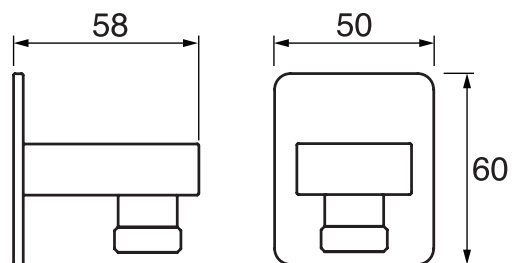

ARONA #33SD31C

Square Shower Design – 3 outlets
Système de douche design carré – 3 sorties

 .99 Chrome

#6007

6" ceiling arm with square flange

1/2" Male NPT inlet
Sliding flange

Finish: Chrome (#99)

Kuky #6063

Square with rounded corners rain head

15 mm in thickness
Easy clean nozzles
ABS chrome plated
2.5 GPM (9.5 L/min.)

Finish: Chrome (#99)

#75117

Shower rail kit

Includes bar, hose and hand shower
Single spray hand shower
Easy clean nozzles
2 GPM (7.5 L/min.)

Finish: Chrome (#99)

Lina #6029

Wall supply elbow

1/2" male NPT inlet
Easy slide installation

Finish: Chrome (#99)

Kuky #6048

Flush mount body spray

Directional head
Easy clean nozzles
1.5 GPM (5.7 L/min.)