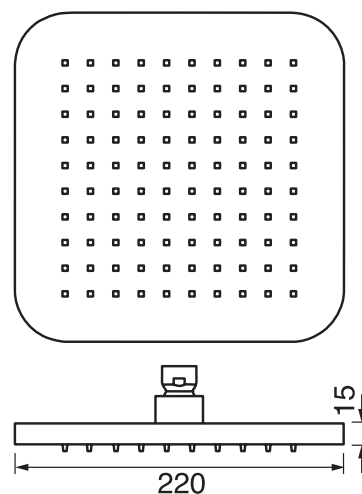

ARONA #33SD31C

Square Shower Design – 3 outlets
Système de douche design carré – 3 sorties

 .99 Chrome

#6007

6" ceiling arm with square flange

1/2" Male NPT inlet
Sliding flange

Finish: Chrome (#99)

Kuky #6063

Square with rounded corners rain head

15 mm in thickness
Easy clean nozzles
ABS chrome plated
2.5 GPM (9.5 L/min.)

Finish: Chrome (#99)

#75117

Shower rail kit

Includes bar, hose and hand shower
Single spray hand shower
Easy clean nozzles
2 GPM (7.5 L/min.)

Finish: Chrome (#99)

Lina #6029

Wall supply elbow

1/2" male NPT inlet
Easy slide installation

Finish: Chrome (#99)

Kuky #6048

Flush mount body spray

Directional head
Easy clean nozzles
1.5 GPM (5.7 L/min.)