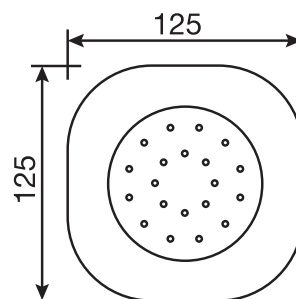

ARONA #33SD31C

Square Shower Design – 3 outlets
Système de douche design carré – 3 sorties

 .99 Chrome

#6007

6" ceiling arm with square flange

1/2" Male NPT inlet
Sliding flange

Finish: Chrome (#99)

Kuky #6063

Square with rounded corners rain head

15 mm in thickness
Easy clean nozzles
ABS chrome plated
2.5 GPM (9.5 L/min.)

Finish: Chrome (#99)

#75117

Shower rail kit

Includes bar, hose and hand shower
Single spray hand shower
Easy clean nozzles
2 GPM (7.5 L/min.)

Finish: Chrome (#99)

Lina #6029

Wall supply elbow

1/2" male NPT inlet
Easy slide installation

Finish: Chrome (#99)

Kuky #6048

Flush mount body spray

Directional head
Easy clean nozzles
1.5 GPM (5.7 L/min.)