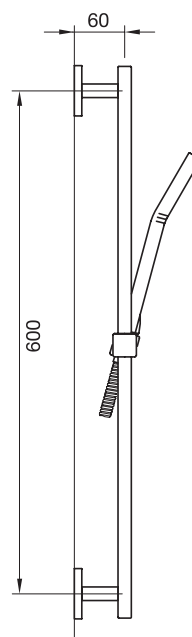

ARONA #33SD31C

Square Shower Design – 3 outlets
Système de douche design carré – 3 sorties

 .99 Chrome

#6007

6" ceiling arm with square flange

1/2" Male NPT inlet
Sliding flange

Finish: Chrome (#99)

Kuky #6063

Square with rounded corners rain head

15 mm in thickness
Easy clean nozzles
ABS chrome plated
2.5 GPM (9.5 L/min.)

Finish: Chrome (#99)

#75117

Shower rail kit

Includes bar, hose and hand shower
Single spray hand shower
Easy clean nozzles
2 GPM (7.5 L/min.)

Finish: Chrome (#99)

Lina #6029

Wall supply elbow

1/2" male NPT inlet
Easy slide installation

Finish: Chrome (#99)

Kuky #6048

Flush mount body spray

Directional head
Easy clean nozzles
1.5 GPM (5.7 L/min.)