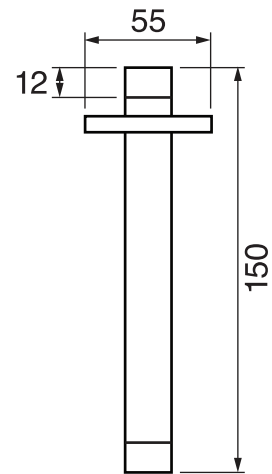

ARONA #33SD31C

Square Shower Design – 3 outlets
Système de douche design carré – 3 sorties

 .99 Chrome

#6007

6" ceiling arm with square flange

1/2" Male NPT inlet
Sliding flange

Finish: Chrome (#99)

Kuky #6063

Square with rounded corners rain head

15 mm in thickness
Easy clean nozzles
ABS chrome plated
2.5 GPM (9.5 L/min.)

Finish: Chrome (#99)

#75117

Shower rail kit

Includes bar, hose and hand shower
Single spray hand shower
Easy clean nozzles
2 GPM (7.5 L/min.)

Finish: Chrome (#99)

Lina #6029

Wall supply elbow

1/2" male NPT inlet
Easy slide installation

Finish: Chrome (#99)

Kuky #6048

Flush mount body spray

Directional head
Easy clean nozzles
1.5 GPM (5.7 L/min.)