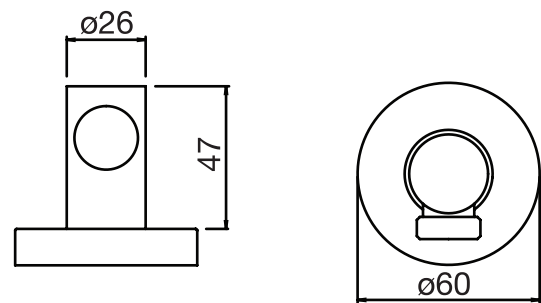

CaBano

Specs Sheet
Fiche technique

CITY #34SD57C

Round Shower Design – 2 outlets
Système de douche design rond – 2 sorties

 .99 Chrome

#6006

6" ceiling arm with round flange

1/2" Male NPT inlet
Sliding flange

Finish: Chrome (#99)

#6026

8" round thin rain head

4 mm in thickness
Easy clean nozzles
High polished stainless steel
2.5 GPM (9.5 L/min.)

Finish: Chrome (#99)

Razz #75147

Shower rail kit

Includes bar, hose and hand shower
3 position spray with massage
Easy clean nozzles
Flow restricted to 1.5 GPM (5.7 L/min.)

Finish: Matt Black (#175)

#6032

Round wall supply elbow

1/2" female inlet

Finish: Chrome (#99)