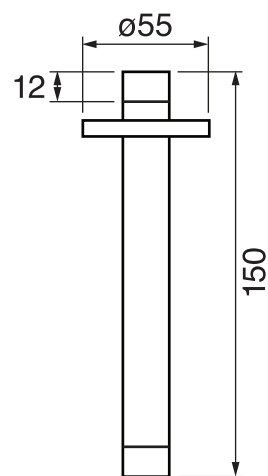

CaBano

Specs Sheet
Fiche technique

CITY #34SD57C

Round Shower Design – 2 outlets
Système de douche design rond – 2 sorties

 .99 Chrome

#6006

6" ceiling arm with round flange

1/2" Male NPT inlet
Sliding flange

Finish: Chrome (#99)

#6026

8" round thin rain head

4 mm in thickness
Easy clean nozzles
High polished stainless steel
2.5 GPM (9.5 L/min.)

Finish: Chrome (#99)

Razz #75147

Shower rail kit

Includes bar, hose and hand shower
3 position spray with massage
Easy clean nozzles
Flow restricted to 1.5 GPM (5.7 L/min.)

Finish: Matt Black (#175)

#6032

Round wall supply elbow

1/2" female inlet

Finish: Chrome (#99)