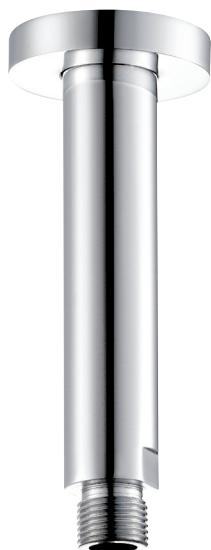

CaBano

Specs Sheet
Fiche technique

CITY #34SD57C

Round Shower Design – 2 outlets
Système de douche design rond – 2 sorties

 .99 Chrome

#6006

6" ceiling arm with round flange

1/2" Male NPT inlet
Sliding flange

Finish: Chrome (#99)

#6026

8" round thin rain head

4 mm in thickness
Easy clean nozzles
High polished stainless steel
2.5 GPM (9.5 L/min.)

Finish: Chrome (#99)

Razz #75147

Shower rail kit

Includes bar, hose and hand shower
3 position spray with massage
Easy clean nozzles
Flow restricted to 1.5 GPM (5.7 L/min.)

Finish: Matt Black (#175)

#6032

Round wall supply elbow

1/2" female inlet

Finish: Chrome (#99)