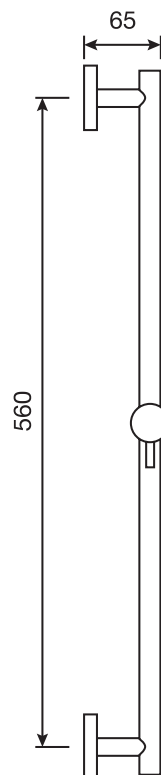

CaBano

Specs Sheet
Fiche technique

CITY #34SD57C

Round Shower Design – 2 outlets
Système de douche design rond – 2 sorties

 .99 Chrome

#6006

6" ceiling arm with round flange

1/2" Male NPT inlet
Sliding flange

Finish: Chrome (#99)

#6026

8" round thin rain head

4 mm in thickness
Easy clean nozzles
High polished stainless steel
2.5 GPM (9.5 L/min.)

Finish: Chrome (#99)

Razz #75147

Shower rail kit

Includes bar, hose and hand shower
3 position spray with massage
Easy clean nozzles
Flow restricted to 1.5 GPM (5.7 L/min.)

Finish: Matt Black (#175)

#6032

Round wall supply elbow

1/2" female inlet

Finish: Chrome (#99)