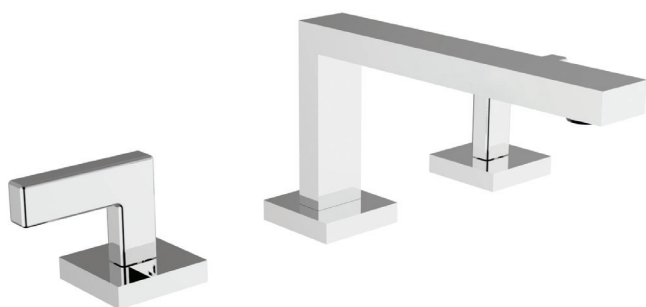

## Lexus #46108D

Widespread basin faucet

Includes push drain  
1.5 GPM (5.7 L/min.)

Finish: Chrome (#99)