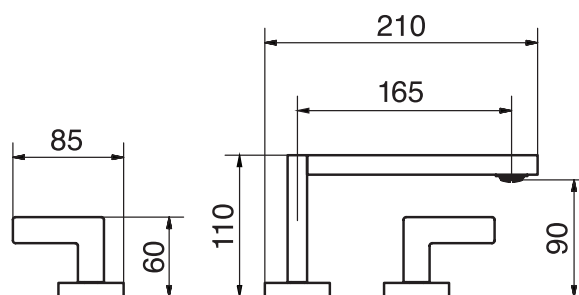

## Lexus #46108D

Widespread basin faucet

Includes push drain  
1.5 GPM (5.7 L/min.)

Finish: Chrome (#99)