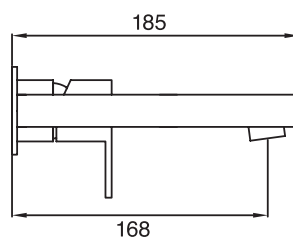

Lexus #46122

Wall mount basin faucet

Includes one piece rough-in
Drain not included
1.5 GPM (5.7 L/min.)

Finishes: Chrome (#99)
Matt black (#175)