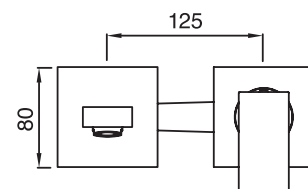

Lexus #46122

Wall mount basin faucet

Includes one piece rough-in
Drain not included
1.5 GPM (5.7 L/min.)

Finishes: Chrome (#99)
Matt black (#175)