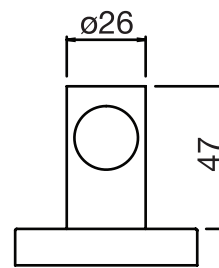

CaBano

Specs Sheet
Fiche technique

VOLEX #47SD30

Round Shower Design – 2 outlets
Système de douche design rond – 2 sorties

 .99 Chrome

#6018

18" shower arm with round flange

1/2" Male NPT inlet
Sliding flange

Finish: Chrome (#99)

#6024

10" round thin rain head

4 mm in thickness
Easy clean nozzles
High polished stainless steel
2.5 GPM (9.5 L/min.)

Finish: Chrome (#99)

#75118

Shower rail kit

Includes bar, hose and hand shower
2 position spray
Easy clean nozzles
2.5 GPM (9.5 L/min.)

Finish: Chrome (#99)

#6032

Round wall supply elbow

1/2" female inlet

Finish: Chrome (#99)