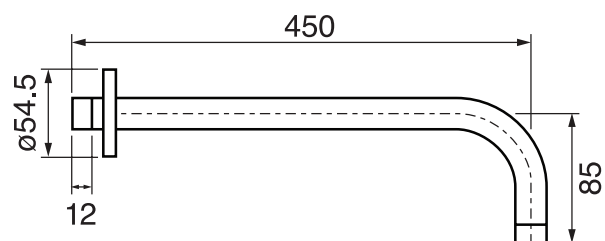

CaBano

Specs Sheet
Fiche technique

VOLEX #47SD30

Round Shower Design – 2 outlets
Système de douche design rond – 2 sorties

 .99 Chrome

#6018

18" shower arm with round flange

1/2" Male NPT inlet
Sliding flange

Finish: Chrome (#99)

#6024

10" round thin rain head

4 mm in thickness
Easy clean nozzles
High polished stainless steel
2.5 GPM (9.5 L/min.)

Finish: Chrome (#99)

#75118

Shower rail kit

Includes bar, hose and hand shower
2 position spray
Easy clean nozzles
2.5 GPM (9.5 L/min.)

Finish: Chrome (#99)

#6032

Round wall supply elbow

1/2" female inlet

Finish: Chrome (#99)