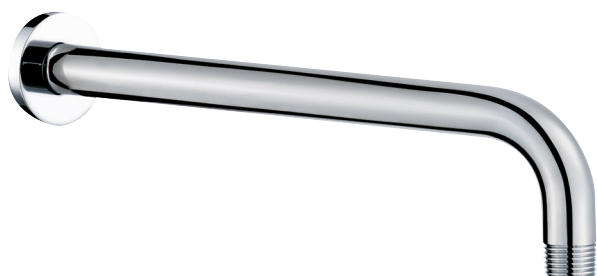

CaBano

Specs Sheet
Fiche technique

VOLEX #47SD30

Round Shower Design – 2 outlets
Système de douche design rond – 2 sorties

 .99 Chrome

#6018

18" shower arm with round flange

1/2" Male NPT inlet
Sliding flange

Finish: Chrome (#99)

#6024

10" round thin rain head

4 mm in thickness
Easy clean nozzles
High polished stainless steel
2.5 GPM (9.5 L/min.)

Finish: Chrome (#99)

#75118

Shower rail kit

Includes bar, hose and hand shower
2 position spray
Easy clean nozzles
2.5 GPM (9.5 L/min.)

Finish: Chrome (#99)

#6032

Round wall supply elbow

1/2" female inlet

Finish: Chrome (#99)