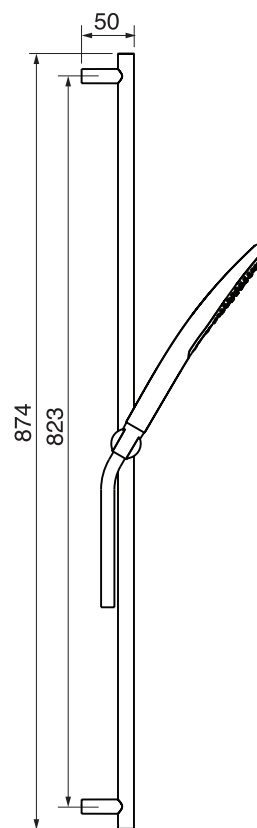

CaBano

Specs Sheet
Fiche technique

VOLEX #47SD30

Round Shower Design – 2 outlets
Système de douche design rond – 2 sorties

 .99 Chrome

#6018

18" shower arm with round flange

1/2" Male NPT inlet
Sliding flange

Finish: Chrome (#99)

#6024

10" round thin rain head

4 mm in thickness
Easy clean nozzles
High polished stainless steel
2.5 GPM (9.5 L/min.)

Finish: Chrome (#99)

#75118

Shower rail kit

Includes bar, hose and hand shower
2 position spray
Easy clean nozzles
2.5 GPM (9.5 L/min.)

Finish: Chrome (#99)

#6032

Round wall supply elbow

1/2" female inlet

Finish: Chrome (#99)