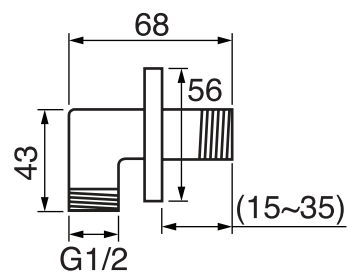

12" square thin rain head

4 mm in thickness
Easy clean nozzles
High polished stainless steel
2.5 GPM (9.5 L/min.)

Finish: Chrome (#99)

#6053

Cascading chute

6.5 GPM (24.6 L/min.)

Finish: Chrome (#99)

#75118

Shower rail kit

Includes bar, hose and hand shower
2 position spray
Easy clean nozzles
2.5 GPM (9.5 L/min.)

Finish: Chrome (#99)

360 #6038

Square wall supply elbow

1/2" male NPT inlet
Sliding flange

Finish: Chrome (#99)