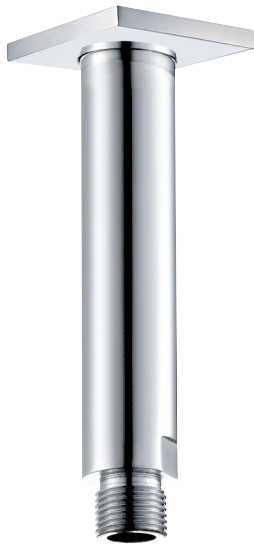

VOLEX #47SD45

Square Shower Design – 3 outlets
Système de douche design carré – 3 sorties

 .99 Chrome

#6007

6" ceiling arm with square flange

1/2" Male NPT inlet
Sliding flange

Finish: Chrome (#99)

#6077

12" square thin rain head

4 mm in thickness
Easy clean nozzles
High polished stainless steel
2.5 GPM (9.5 L/min.)

Finish: Chrome (#99)

#6053

Cascading chute

6.5 GPM (24.6 L/min.)

Finish: Chrome (#99)

#75118

Shower rail kit

Includes bar, hose and hand shower
2 position spray
Easy clean nozzles
2.5 GPM (9.5 L/min.)

Finish: Chrome (#99)

360 #6038

Square wall supply elbow

1/2" male NPT inlet
Sliding flange

Finish: Chrome (#99)