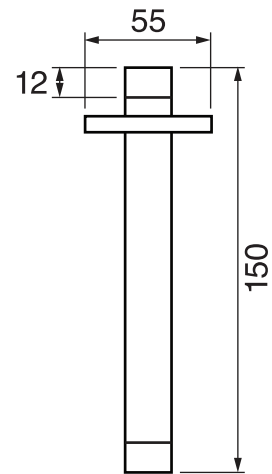

VOLEX #47SD45

Square Shower Design – 3 outlets
Système de douche design carré – 3 sorties

 .99 Chrome

#6007

6" ceiling arm with square flange

1/2" Male NPT inlet
Sliding flange

Finish: Chrome (#99)

#6077

12" square thin rain head

4 mm in thickness
Easy clean nozzles
High polished stainless steel
2.5 GPM (9.5 L/min.)

Finish: Chrome (#99)

#6053

Cascading chute

6.5 GPM (24.6 L/min.)

Finish: Chrome (#99)

#75118

Shower rail kit

Includes bar, hose and hand shower
2 position spray
Easy clean nozzles
2.5 GPM (9.5 L/min.)

Finish: Chrome (#99)

360 #6038

Square wall supply elbow

1/2" male NPT inlet
Sliding flange

Finish: Chrome (#99)