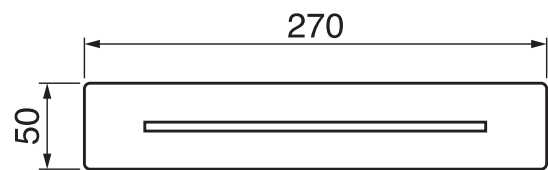

12" square thin rain head

4 mm in thickness
Easy clean nozzles
High polished stainless steel
2.5 GPM (9.5 L/min.)

Finish: Chrome (#99)

#6053

Cascading chute

6.5 GPM (24.6 L/min.)

Finish: Chrome (#99)

#75118

Shower rail kit

Includes bar, hose and hand shower
2 position spray
Easy clean nozzles
2.5 GPM (9.5 L/min.)

Finish: Chrome (#99)

360 #6038

Square wall supply elbow

1/2" male NPT inlet
Sliding flange

Finish: Chrome (#99)