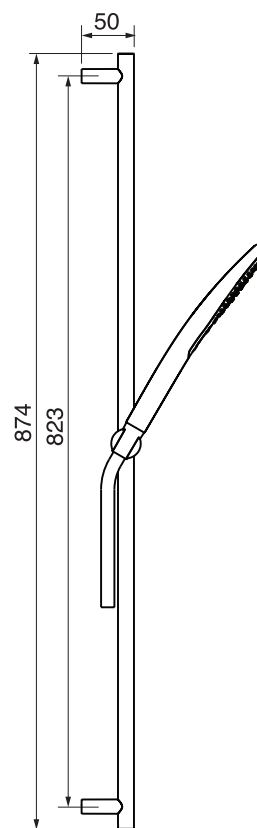

VOLEX #47SD45

Square Shower Design – 3 outlets
Système de douche design carré – 3 sorties

 .99 Chrome

#6007

6" ceiling arm with square flange

1/2" Male NPT inlet
Sliding flange

Finish: Chrome (#99)

#6077

12" square thin rain head

4 mm in thickness
Easy clean nozzles
High polished stainless steel
2.5 GPM (9.5 L/min.)

Finish: Chrome (#99)

#6053

Cascading chute

6.5 GPM (24.6 L/min.)

Finish: Chrome (#99)

#75118

Shower rail kit

Includes bar, hose and hand shower
2 position spray
Easy clean nozzles
2.5 GPM (9.5 L/min.)

Finish: Chrome (#99)

360 #6038

Square wall supply elbow

1/2" male NPT inlet
Sliding flange

Finish: Chrome (#99)