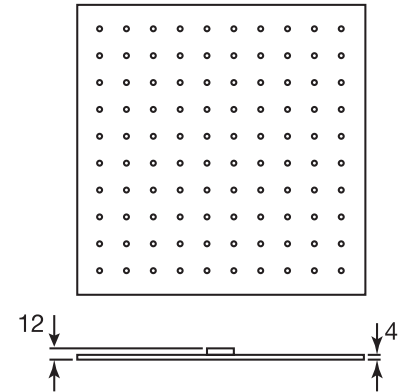

VOLEX #47SD45

Square Shower Design – 3 outlets
Système de douche design carré – 3 sorties

 .99 Chrome

#6007

6" ceiling arm with square flange

1/2" Male NPT inlet
Sliding flange

Finish: Chrome (#99)

#6077

12" square thin rain head

4 mm in thickness
Easy clean nozzles
High polished stainless steel
2.5 GPM (9.5 L/min.)

Finish: Chrome (#99)

#6053

Cascading chute

6.5 GPM (24.6 L/min.)

Finish: Chrome (#99)

#75118

Shower rail kit

Includes bar, hose and hand shower
2 position spray
Easy clean nozzles
2.5 GPM (9.5 L/min.)

Finish: Chrome (#99)

360 #6038

Square wall supply elbow

1/2" male NPT inlet
Sliding flange

Finish: Chrome (#99)